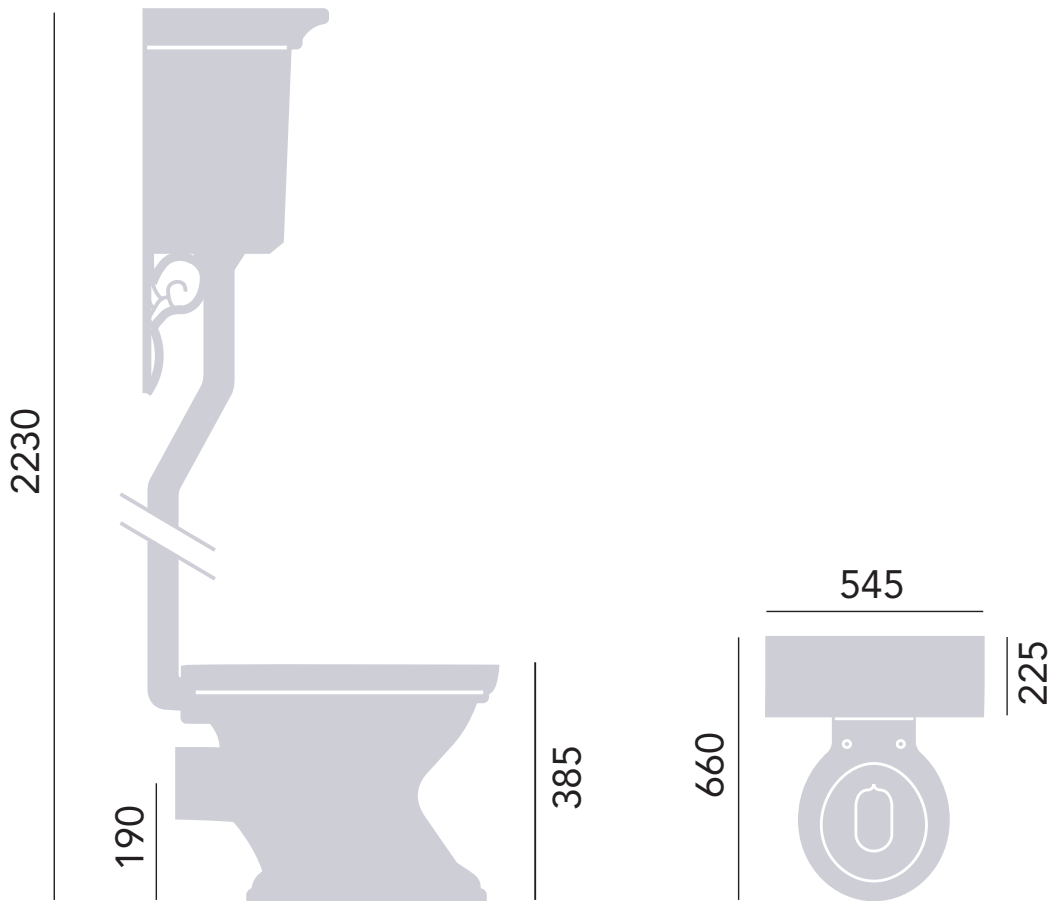

866275

STRATFORD HIGH LEVEL CISTERN + FITTINGS/LEVER

Specification

| | |
|-----------------------------|-------------|
| Style: | Traditional |
| Product Type: | WC cistern |
| Finish/Colour: | White |
| Main Construction Material: | Chinaware |
| Mount Type: | Wall |

Features:

- Inlet is top right hand side of cistern

Dimensions (measurements in mm)

THE
BATHROOM
SHOWROOM

PRODUCT SUPPLIED IS CISTERN AND LEVER