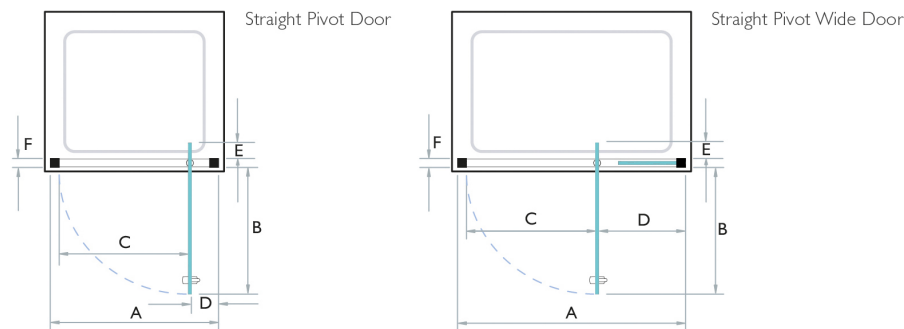

FEATURES:

- KudosOriginal Pivot Doors feature a nylon & stainless steel pivot mechanism with adjustment for precise closure
- British Made & Guaranteed for Life against material or manufacturing defects
- Left or Right Hand fitting
- 6mm Toughened safety glass with Life-shield protection
- Concealed wall fixings
- 1850mm High
- 20mm adjustment for out of true walls

Product Code	Type and Size
574419	KUDOS ORIGINAL PIVOT DOOR 760mm 3PD76S
572633	KUDOS ORIGINAL PIVOT DOOR 800mm 3PD80S
572598	KUDOS ORIGINAL PIVOT DOOR 900mm 3PD90S
569250	KUDOS ORIGINAL PIVOT WIDE DOOR 1000mm 3PW100S
214758	KUDOS ORIGINAL PIVOT WIDE DOOR 1100mm 3PW110S
569190	KUDOS ORIGINAL PIVOT WIDE DOOR 1200mm 3PW120S
575229	KUDOS ORIGINAL WALL POST EXTENSION PROFILE FOR SHOWER DOOR SOSDS

## original Straight Pivot Doors and Enclosures

Size Options	Adjustment mm		Dimension mm				
	Recess Door Only	Corner Door + 1 side	B	C	D	E	F
	A	A					
760 Pivot	705-745	732-752	493	506	140-160	78	45
800 Pivot	745-785	772-792	533	546	140-160	78	45
900 Pivot	845-885	872-892	633	646	140-160	78	45
1000 Pivot Wide	945-985	972-992	493	506	380-400	78	45
1100 Pivot Wide	1045-1085	1072-1092	533	546	440-460	78	45
1200 Pivot Wide	1145-1185	1172-1192	633	646	440-460	78	45

Door Height - 1850mm – excluding tray

ALL STRAIGHT PIVOTS CAN BE FITTED TO OPEN EITHER LEFT HAND OR RIGHT HAND