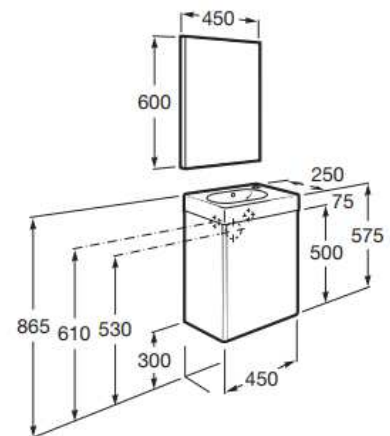

Technical Drawing:

'The information contained within this specification sheet is believed to be correct and complete at the time of creation. All photographs / drawings are as a guide only and do not necessarily represent the products available. Travis Perkins PLC reserves the right to change product details and price without prior notice. E&OE.'