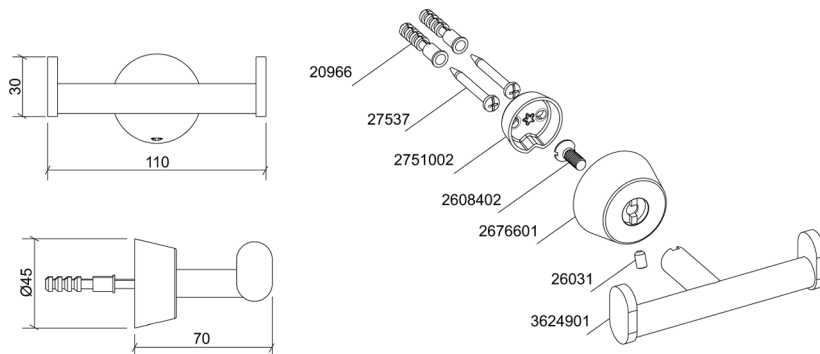

Description : Bathrobe Holder (Double)

Code No : 44584 **Chrome**

Description : Towel Holder (600 mm)

Code No : 44585 **Chrome**

Part No	Part Name
20966	Dowel / 8x25
26031	Screw / M5x8 DIN 916
27537	Screw / St 4.2x38 DIN ISO 7049
2608402	Screw / M6x16 DIN 7991
2676601	Body
2751002	Wall Connection Part
3624901	Combined Hook
3625101	Combined Towel Hook (600 mm)

Part No	Part Name

Part No	Part Name