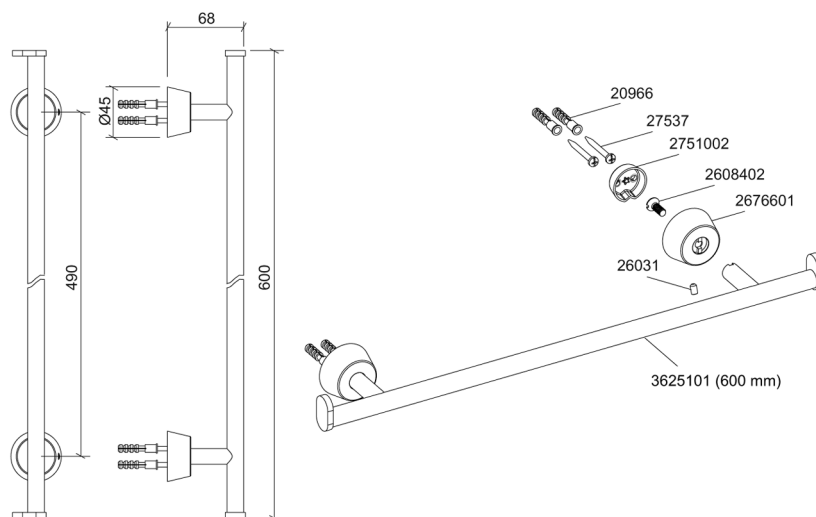

Description : Bathrobe Holder (Double)

Code No : 44584 **Chrome**

Description : Towel Holder (600 mm)

Code No : 44585 **Chrome**

Part No	Part Name
20966	Dowel / 8x25
26031	Screw / M5x8 DIN 916
27537	Screw / St 4.2x38 DIN ISO 7049
2608402	Screw / M6x16 DIN 7991
2676601	Body
2751002	Wall Connection Part
3624901	Combined Hook
3625101	Combined Towel Hook (600 mm)

Part No	Part Name

Part No	Part Name