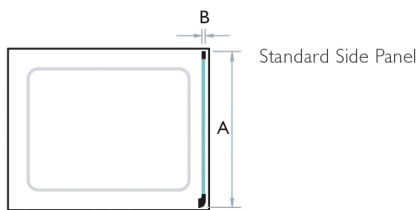

PRODUCT TYPE:
Side Panels

FEATURES:

- Use with Kudos Original Pivot, Sliding or Bi-Fold doors to make a corner enclosure
- British Made & Guaranteed for Life against material or manufacturing defects
- Left or Right Hand fitting
- Toughened safety glass with Life-shield protection
- 1850mm High
- 20mm adjustment for out of true walls

original
Enclosure Panels

Standard Side Panel

Special Side Panel

Size Options	Adjustment mm	Dimension mm
	A	B
700 Standard Side Panel	672-687	17
760 Standard Side Panel	732-747	17
800 Standard Side Panel	772-787	17
900 Standard Side Panel	872-887	17
700 Special Side Panel for use with 1200 Bowed Sliding Doors	685-700	17
800 Special Side Panel for use with 800 & 900 Bowed Pivot Doors	785-800	17

Panel Height – 1850mm – excluding tray

PANELS ARE UNHANDED & CAN BE FITTED TO EITHER SIDE OF THE DOOR

Product Code	Type and Size
571993	KUDOS ORIGINAL SIDE PANEL 700mm 3SP70S
573641	KUDOS ORIGINAL SIDE PANEL 760mm 3SP76S
571965	KUDOS ORIGINAL SIDE PANEL 800mm 3SP80S
571922	KUDOS ORIGINAL SIDE PANEL 900mm 3SP90S
574792	KUDOS ORIGINAL SIDE PANEL FOR BOWED SLIDING DOORS 700mm 3SPB70S
689025	KUDOS ORIGINAL SIDE PANEL FOR BOWED PIVOT DOORS 800mm 3SPB80S
574819	KUDOS ORIGINAL WALL POST EXTENSION PROFILE FOR SIDE PANEL SOSPS