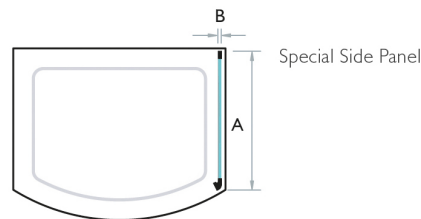

PRODUCT TYPE:
Side Panels

FEATURES:

- Use with Kudos Original Pivot, Sliding or Bi-Fold doors to make a corner enclosure
- British Made & Guaranteed for Life against material or manufacturing defects
- Left or Right Hand fitting
- Toughened safety glass with Life-shield protection
- 1850mm High
- 20mm adjustment for out of true walls

original
Enclosure Panels

Standard Side Panel

Special Side Panel

Size Options	Adjustment mm	Dimension mm
	A	B
700 Standard Side Panel	672-687	17
760 Standard Side Panel	732-747	17
800 Standard Side Panel	772-787	17
900 Standard Side Panel	872-887	17
700 Special Side Panel for use with 1200 Bowed Sliding Doors	685-700	17
800 Special Side Panel for use with 800 & 900 Bowed Pivot Doors	785-800	17

Panel Height – 1850mm – excluding tray

PANELS ARE UNHANDED & CAN BE FITTED TO EITHER SIDE OF THE DOOR

Product Code	Type and Size
571993	KUDOS ORIGINAL SIDE PANEL 700mm 3SP70S
573641	KUDOS ORIGINAL SIDE PANEL 760mm 3SP76S
571965	KUDOS ORIGINAL SIDE PANEL 800mm 3SP80S
571922	KUDOS ORIGINAL SIDE PANEL 900mm 3SP90S
574792	KUDOS ORIGINAL SIDE PANEL FOR BOWED SLIDING DOORS 700mm 3SPB70S
689025	KUDOS ORIGINAL SIDE PANEL FOR BOWED PIVOT DOORS 800mm 3SPB80S
574819	KUDOS ORIGINAL WALL POST EXTENSION PROFILE FOR SIDE PANEL SOSPS