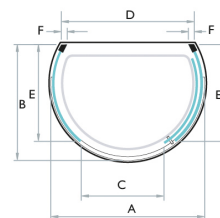

Product Code	Type and Size
737710	KUDOS INFINITE CURVED CORNER SLIDING DOOR CENTRE ACCESS 910mm 4CD91S
737711	KUDOS INFINITE CURVED CORNER SLIDING DOOR SIDE ACCESS 910mm 4SCD91S
737713	KUDOS INFINITE CURVED CORNER SLIDING DOOR CENTRE ACCESS 1000mm 4CD100S
737714	KUDOS INFINITE CURVED CORNER SLIDING DOOR SIDE ACCESS 1000mm 4SCD100S
737728	KUDOS INFINITE PENINSULA DOOR 1200mm 4PENS129S
710424	KUDOS INFINITE WALL POST EXTENSION PROFILES 4SOSS

infinite

Curved Enclosures with Sliding Doors

Curved Centre Access

Curved Side Access

Peninsula

Size Options	Adjustment mm			Dimension mm		
	A	B	C	D	E	F
910 Curved Enclosure - Centre Access	880-897	801-818	558	376-393	49	-
910 Curved Enclosure - Side Access	880-897	801-818	475	585-602	262-279	49
1000 Curved Enclosure - Centre Access	970-987	828-845	642	413-430	59	-
1000 Curved Enclosure - Side Access	970-987	828-845	566	675-692	247-264	59
1200 Peninsula Enclosure	1174	880-897	609	1017	736-753	49

Enclosure Height - 1900mm – excluding tray

CURVED SLIDING DOORS CAN BE FITTED TO OPEN EITHER LEFT HAND OR RIGHT HAND