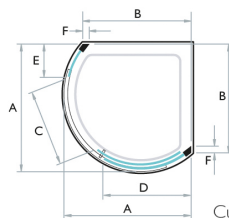

PRODUCT TYPE:
Curved Sliding Enclosures

FEATURES:

- All Kudos Sliding doors feature stainless steel roller bearings
- British Made & Guaranteed for Life against material or manufacturing defects
- Highly polished roll formed wall profile covers.
- Crystal Clear seals and glass to glass joints
- Double door centre access or single door side access
- Stunning Peninsula option
- Full Curve shape for greater stability and increased showering space
- 6mm Toughened safety glass with Life-shield protection
- Concealed wall fixings
- 1950mm High
- 20mm adjustment for out of true walls

Product Code	Type and Size
737710	KUDOS INFINITE CURVED CORNER SLIDING DOOR CENTRE ACCESS 910mm 4CD91S
737711	KUDOS INFINITE CURVED CORNER SLIDING DOOR SIDE ACCESS 910mm 4SCD91S
737713	KUDOS INFINITE CURVED CORNER SLIDING DOOR CENTRE ACCESS 1000mm 4CD100S
737714	KUDOS INFINITE CURVED CORNER SLIDING DOOR SIDE ACCESS 1000mm 4SCD100S
737728	KUDOS INFINITE PENINSULA DOOR 1200mm 4PENS129S
710424	KUDOS INFINITE WALL POST EXTENSION PROFILES 4SOSS

infinite

Curved Enclosures with Sliding Doors

Curved Centre Access

Curved Side Access

Peninsula

Size Options	Adjustment mm			Dimension mm		
	A	B	C	D	E	F
910 Curved Enclosure - Centre Access	880-897	801-818	558	376-393	49	-
910 Curved Enclosure - Side Access	880-897	801-818	475	585-602	262-279	49
1000 Curved Enclosure - Centre Access	970-987	828-845	642	413-430	59	-
1000 Curved Enclosure - Side Access	970-987	828-845	566	675-692	247-264	59
1200 Peninsula Enclosure	1174	880-897	609	1017	736-753	49

Enclosure Height - 1900mm – excluding tray

CURVED SLIDING DOORS CAN BE FITTED TO OPEN EITHER LEFT HAND OR RIGHT HAND