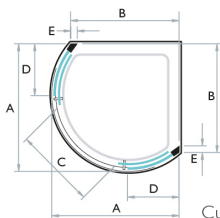

PRODUCT TYPE:
Curved Sliding Enclosures

FEATURES:

- All Kudos Sliding doors feature stainless steel roller bearings
- British Made & Guaranteed for Life against material or manufacturing defects
- Highly polished roll formed wall profile covers.
- Crystal Clear seals and glass to glass joints
- Double door centre access or single door side access
- Stunning Peninsula option
- Full Curve shape for greater stability and increased showering space
- 6mm Toughened safety glass with Life-shield protection
- Concealed wall fixings
- 1950mm High
- 20mm adjustment for out of true walls

Product Code	Type and Size
737710	KUDOS INFINITE CURVED CORNER SLIDING DOOR CENTRE ACCESS 910mm 4CD91S
737711	KUDOS INFINITE CURVED CORNER SLIDING DOOR SIDE ACCESS 910mm 4SCD91S
737713	KUDOS INFINITE CURVED CORNER SLIDING DOOR CENTRE ACCESS 1000mm 4CD100S
737714	KUDOS INFINITE CURVED CORNER SLIDING DOOR SIDE ACCESS 1000mm 4SCD100S
737728	KUDOS INFINITE PENINSULA DOOR 1200mm 4PENS129S
710424	KUDOS INFINITE WALL POST EXTENSION PROFILES 4SOSS

infinite

Curved Enclosures with Sliding Doors

Curved Centre Access

Curved Side Access

Peninsula

Size Options	Adjustment mm			Dimension mm		
	A	B	C	D	E	F
910 Curved Enclosure - Centre Access	880-897	801-818	558	376-393	49	-
910 Curved Enclosure - Side Access	880-897	801-818	475	585-602	262-279	49
1000 Curved Enclosure - Centre Access	970-987	828-845	642	413-430	59	-
1000 Curved Enclosure - Side Access	970-987	828-845	566	675-692	247-264	59
1200 Peninsula Enclosure	1174	880-897	609	1017	736-753	49

Enclosure Height - 1900mm – excluding tray

CURVED SLIDING DOORS CAN BE FITTED TO OPEN EITHER LEFT HAND OR RIGHT HAND