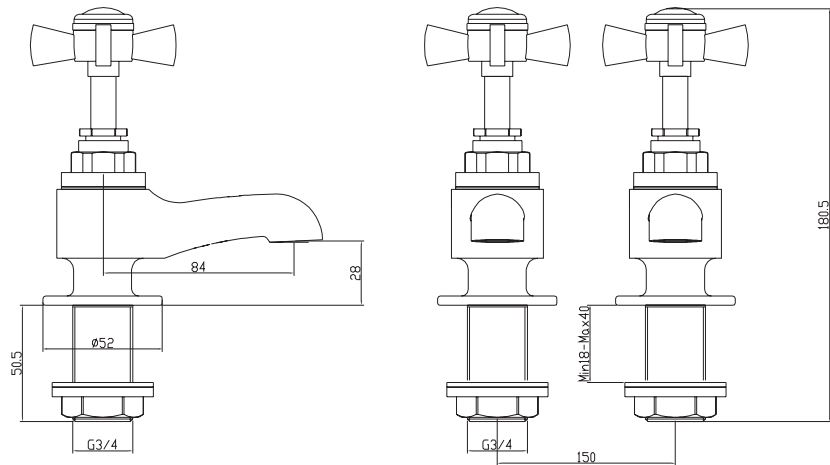

815096

STRATFORD BATH PILLAR TAPS CHROME PLATED

Features:

- Plastic Backnuts
- 5 Year Guarantee

Specification

Style:	Traditional
Product Type:	Bathroom Taps
Finish/Colour:	Chrome
Main Construction Material:	Brass
Mount Type:	Deck Mounted
Handle Type:	'X' Head
Connection Inlet:	3/4" BSP
Connection Outlet:	Open
Number of Tap Holes:	2
Valve/Cartridge Type:	Compression Valve
Plumbing System Requirements:	All Plumbing Systems
Working Pressure Range:	0.2-5.0 Bar
Maximum Hot Water Temperature: °C	65
Maximum Dynamic Pressure: (bar)	5
Maximum Static Pressure: (bar)	10
Flow Type:	Single
Flow Rate: (l/min @ 3 bar)	0
Isolation Included:	No

Dimensions (measurements in mm)

Flow Rates (l/min)

System Pressure (bar)	0.2	0.5	1	2	3	5
815096	28.7	46.3	64.6	91.3	112	144.4

THE
BATHROOM
SHOWROOM