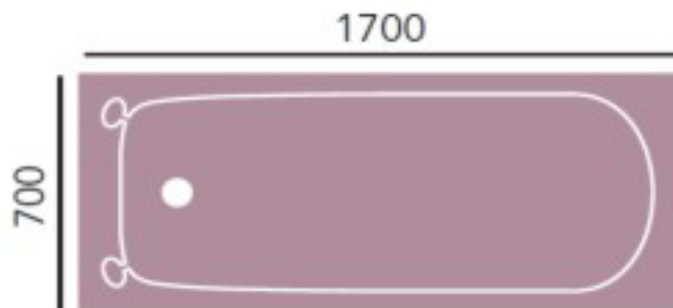

949479

Stratford Acrylic 1700 x 700 Bath White

Specification

Style:	Traditional
Product Type:	Bath
Finish/Colour:	White
Main Construction Material:	Acrylic
Mount Type:	Floor

Features:

- Perfect for use with Freestanding Taps

Dimensions (measurements in mm)

THE
BATHROOM
SHOWROOM