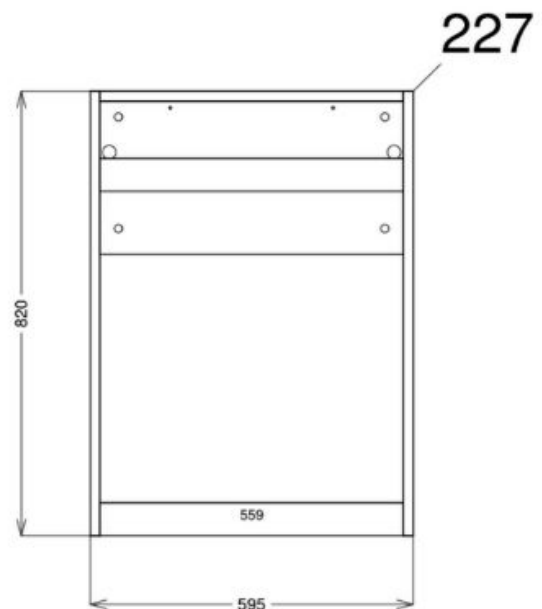

TECHNICAL DATA SHEET

Product Code: 961111

Product Description: IFLO ALIANO WC UNIT 600x250D White

Product Specification

Components:

766935 - IFLO ALIANO WC BASE UNIT 600X250MM WHITE

384951 - IFLO ALIANO 600 WC UNIT PANEL PACK WHITE

Material:

18mm MFC Cabinets

18mm vinyl wrapped doors

Fittings:

Aliano Male and Female Keku Push Fit Clips

Furniture 4 Pin Steel Hanging Bracket

Systems:

Comes with pre installed pneumatic cistern

[Fitting instructions](#)

[Troubleshooting](#)

Additional Information

Measurements:

595Wx820Hx227D +/- 2mm

Depth including fascias: 250mm

Please check pan compatibility on iflo untapped

Do not use Abrasive cleaning products

To be used with 750557 - IFLO ALIANO WALL HUNG WC HANGING KIT

White gloss fascias with Matt finish cabinets

[WC Compatibility](#)

Contained within this specification sheet do not necessarily represent the product (1/2013)

of creation change product details and price without prior