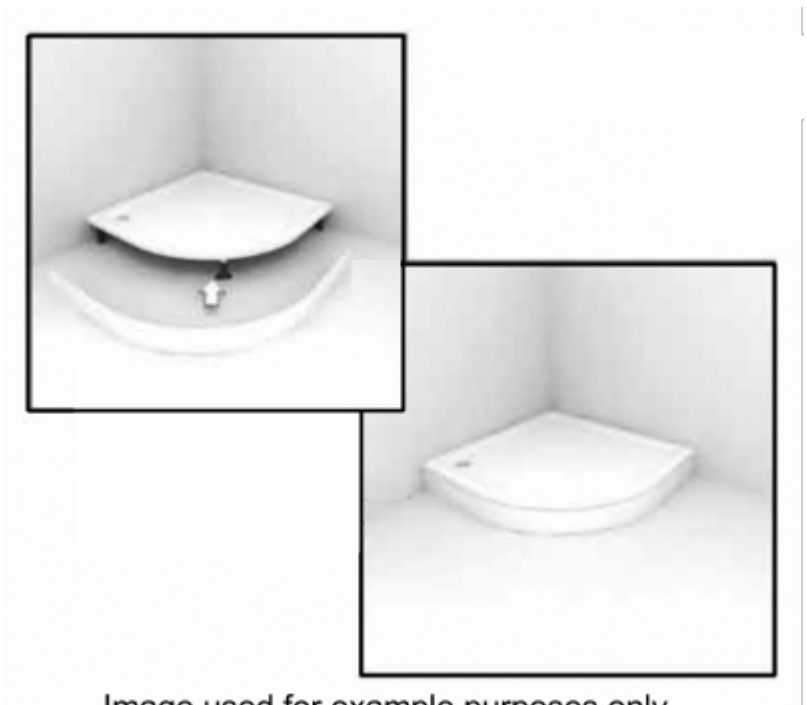

TECHNICAL DATA SHEET

Product Code: 719372

Product Description: iflo Pack B 1200mm
Panel/Leg Pack

Product Specification

Material:
High impact polystyrene

Fittings:
Legs and panel clips

Systems:
N/A

Image used for example purposes only

Additional Information

Do not clean with abrasive cleaning products

Always check product thoroughly before installation

Easy fit adjustable legs and panel clips allow a quick, easy installation and maintenance access

Will rise a 45mm tray to 135mm

Panel height 100mm

Pack includes 1x 1200mm panel and 1x 1000mm panel

Includes 4 panel clips and 6 adjustable legs

Panels can be cut down in length

Recommended for use with concrete floors

Suitable for square trays: 800x800mm (719344)

900x900mm (719345)

1000x1000mm (719346)