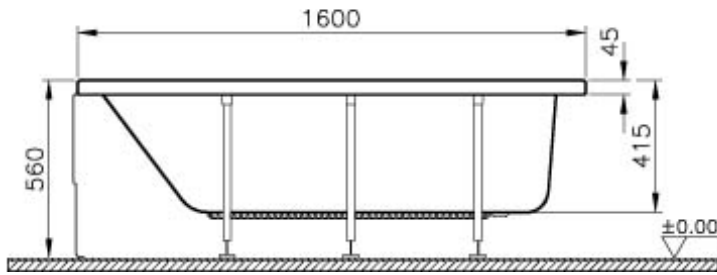

VitrA

Neon

Tanım Neon 160x75 cm Rectangular Bathtub

Kod	52660001000
Compatible VitrA Technologies	Vitra Antislip
Panel Options	Acrylic
Shape	Rectangular
Hydromassage Option	Not Available
Compatible Products	54940001000
Dimensions	160x75