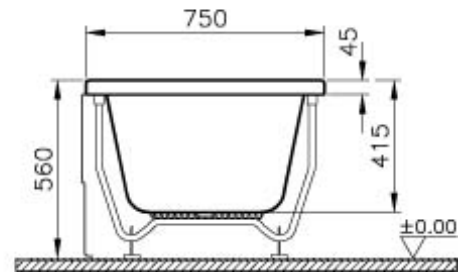

VitrA

Neon

Tanım Neon 160x75 cm Rectangular Bathtub

Kod	52660001000
Compatible VitrA Technologies	Vitra Antislip
Panel Options	Acrylic
Shape	Rectangular
Hydromassage Option	Not Available
Compatible Products	54940001000
Dimensions	160x75