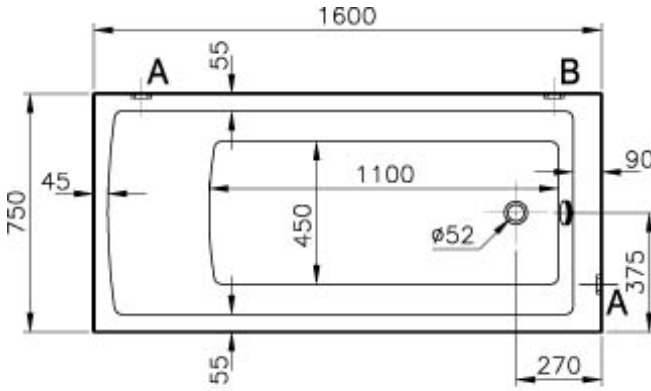

VitrA

Neon

Tanım Neon 160x75 cm Rectangular Bathtub

Kod	52660001000
Compatible VitrA Technologies	Vitra Antislip
Panel Options	Acrylic
Shape	Rectangular
Hydromassage Option	Not Available
Compatible Products	54940001000
Dimensions	160x75