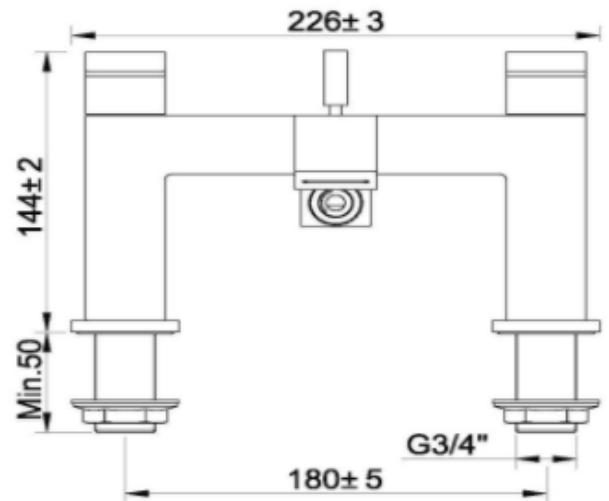

TECHNICAL DATA SHEET

Product Code: 311094

Product Description: iflo Tolosa Bath Shower Mixer

Product Specification

Material:

Solid brass with a duragleam chrome finish

Fittings:

Brass back nuts

WRAS approved

Lever style handles for ease of use

Pressure (bar)	Flow rate (l/m)			
	Hot	Cold	Mixer	Shower Handset
0.1	5.82	5.16	6.60	3.06
0.2	7.92	7.25	9.00	4.32
0.3	9.96	9.72	11.40	5.76
0.4	11.28	10.92	13.08	6.60
0.5	13.08	12.72	14.76	7.68
1.0	16.92	16.92	20.40	10.92
1.5	20.64	20.76	25.44	13.44
2.0	24.00	24.26	29.28	16.08
3.0	28.32	29.88	35.52	21.00
4.0	33.48	33.96	40.56	27.00
5.0	36.36	38.64	44.28	32.40