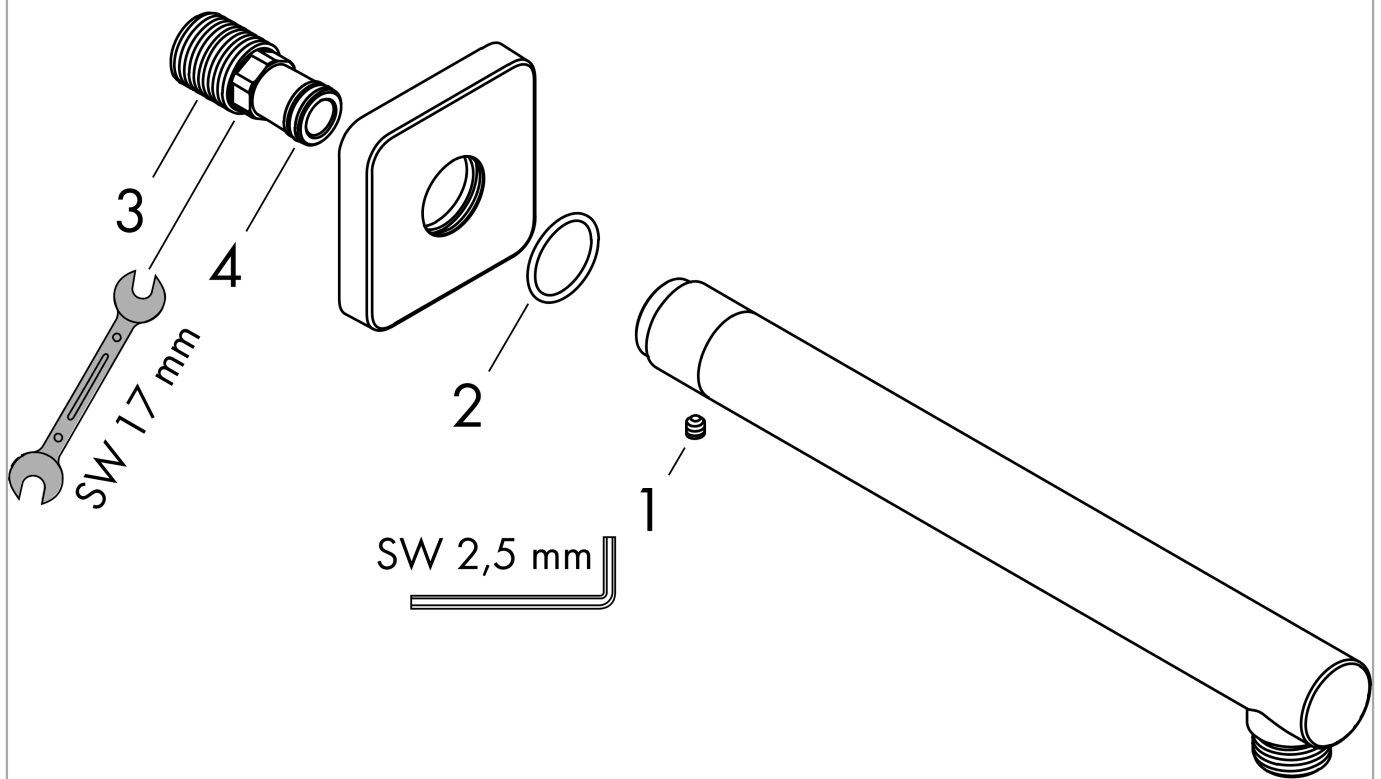

**Vernis Shape
Shower arm 24 cm**

Finish: **Chrome** Article Number: **26405000**

Description

product features

- length: 240 mm
- shaft Ø: 26 mm
- installation type: exposed installation
- material: brass
- version: 90° angle
- connection type: G ½

Product image

Scale drawing

Vernis Shape
 Shower arm 24 cm
 Finish: **Chrome** Article Number: **26405000**

Exploded Drawing

Year of production: >04/21

Vernis Shape
Shower arm 24 cm

Finish: **Chrome** Article Number: **26405000**

Spare part list

Year of production: >04/21

| Pos. | Description | Article Number | PC | PU |
|------|-----------------------|----------------|----|----|
| 1 | hollow set screw M5x5 | 98446000 | 1 | 1 |
| 2 | O-Ring 22x2 | 98185000 | 1 | 1 |
| 3 | connecting thread G½ | 93726000 | 6 | 1 |
| 4 | O-ring 13x2 | 98128000 | 1 | 1 |