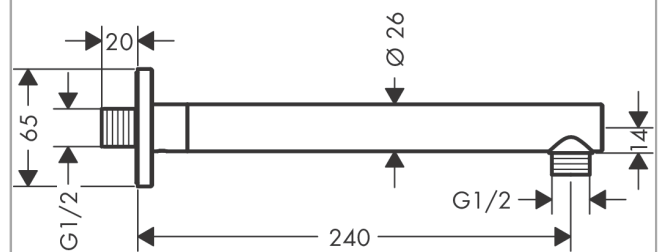

**Vernis Shape
Shower arm 24 cm**

Finish: **Chrome** Article Number: **26405000**

Description

product features

- length: 240 mm
- shaft Ø: 26 mm
- installation type: exposed installation
- material: brass
- version: 90° angle
- connection type: G ½

Product image

Scale drawing

Vernis Shape
 Shower arm 24 cm
 Finish: **Chrome** Article Number: **26405000**

Exploded Drawing

Year of production: >04/21

Vernis Shape
Shower arm 24 cm

Finish: **Chrome** Article Number: **26405000**

Spare part list

Year of production: >04/21

| Pos. | Description | Article Number | PC | PU |
|------|-----------------------|----------------|----|----|
| 1 | hollow set screw M5x5 | 98446000 | 1 | 1 |
| 2 | O-Ring 22x2 | 98185000 | 1 | 1 |
| 3 | connecting thread G½ | 93726000 | 6 | 1 |
| 4 | O-ring 13x2 | 98128000 | 1 | 1 |