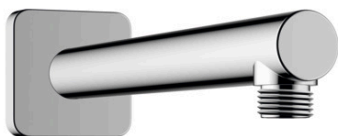

**Vernis Shape
Shower arm 24 cm**

Finish: **Chrome** Article Number: **26405000**

Description

product features

- length: 240 mm
- shaft Ø: 26 mm
- installation type: exposed installation
- material: brass
- version: 90° angle
- connection type: G ½

Product image

Scale drawing

Vernis Shape
 Shower arm 24 cm
 Finish: **Chrome** Article Number: **26405000**

Exploded Drawing

Year of production: >04/21

Vernis Shape
Shower arm 24 cm

Finish: **Chrome** Article Number: **26405000**