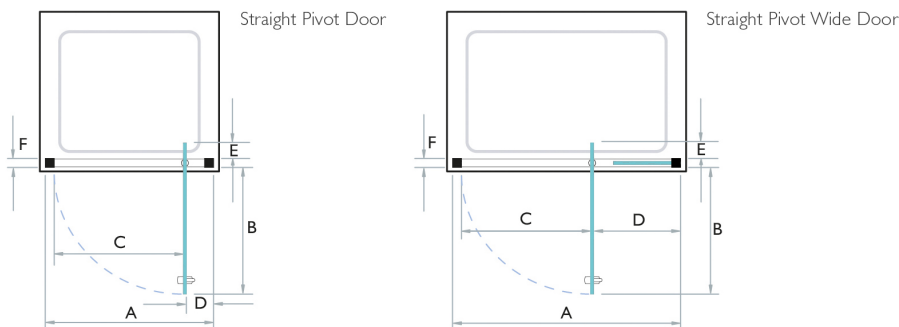

PRODUCT TYPE:
Straight Pivot Doors

FEATURES:

- KudosOriginal Pivot Doors feature a nylon & stainless steel pivot mechanism with adjustment for precise closure
- British Made & Guaranteed for Life against material or manufacturing defects
- Left or Right Hand fitting
- 6mm Toughened safety glass with Life-shield protection
- Concealed wall fixings
- 1850mm High
- 20mm adjustment for out of true walls

Product Code	Type and Size
574419	KUDOS ORIGINAL PIVOT DOOR 760mm 3PD76S
572633	KUDOS ORIGINAL PIVOT DOOR 800mm 3PD80S
572598	KUDOS ORIGINAL PIVOT DOOR 900mm 3PD90S
569250	KUDOS ORIGINAL PIVOT WIDE DOOR 1000mm 3PW100S
214758	KUDOS ORIGINAL PIVOT WIDE DOOR 1100mm 3PW110S
569190	KUDOS ORIGINAL PIVOT WIDE DOOR 1200mm 3PW120S
575229	KUDOS ORIGINAL WALL POST EXTENSION PROFILE FOR SHOWER DOOR SOSDS

original
Straight Pivot Doors and Enclosures

Size Options	Adjustment mm		Dimension mm				
	Recess Door Only	Corner Door + 1 side	B	C	D	E	F
	A	A					
760 Pivot	705-745	732-752	493	506	140-160	78	45
800 Pivot	745-785	772-792	533	546	140-160	78	45
900 Pivot	845-885	872-892	633	646	140-160	78	45
1000 Pivot Wide	945-985	972-992	493	506	380-400	78	45
1100 Pivot Wide	1045-1085	1072-1092	533	546	440-460	78	45
1200 Pivot Wide	1145-1185	1172-1192	633	646	440-460	78	45

Door Height - 1850mm – excluding tray

ALL STRAIGHT PIVOTS CAN BE FITTED TO OPEN EITHER LEFT HAND OR RIGHT HAND