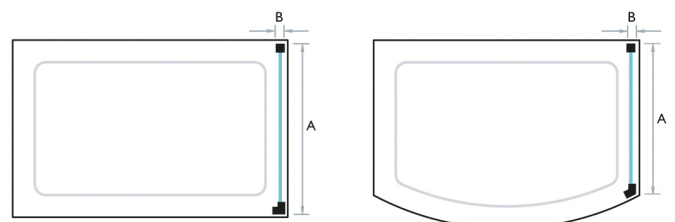

Technical Data Sheet

KUDOS Shower Products

PRODUCT CATEGORY:

Kudos Infinite Side Panels

The stunning Kudos Infinite range of semi-frameless doors and enclosures, designed with features that make it one of the most technically advanced shower available.

PRODUCT TYPE:
Side Panels

FEATURES:

- Use with Kudos Infinite Hinged, Sliding or Centre-Fold doors to make a corner enclosure
- British Made & Guaranteed for Life against material or manufacturing defects
- Left or Right Hand fitting
- Toughened safety glass with Life-shield protection
- 1950mm High
- 20mm adjustment for out of true walls

Product Code	Type and Size
760439	KUDOS INFINITE SIDE PANEL 1000mm 4SP100S
760440	KUDOS INFINITE SIDE PANEL 1200mm 4SP120S
737729	KUDOS INFINITE SIDE PANEL 760mm 4SP76S
737730	KUDOS INFINITE SIDE PANEL 800mm 4SP80S
737731	KUDOS INFINITE SIDE PANEL 900mm 4SP90S
737732	KUDOS INFINITE SIDE PANEL FOR BOWED SLIDING DOORS 700mm 4SPB70S

Panel Height - 1900mm – excluding tray

PANELS ARE UNHANDED AND CAN BE FITTED TO EITHER SIDE OF THE DOOR

Standard Side Panel

Special Side Panel