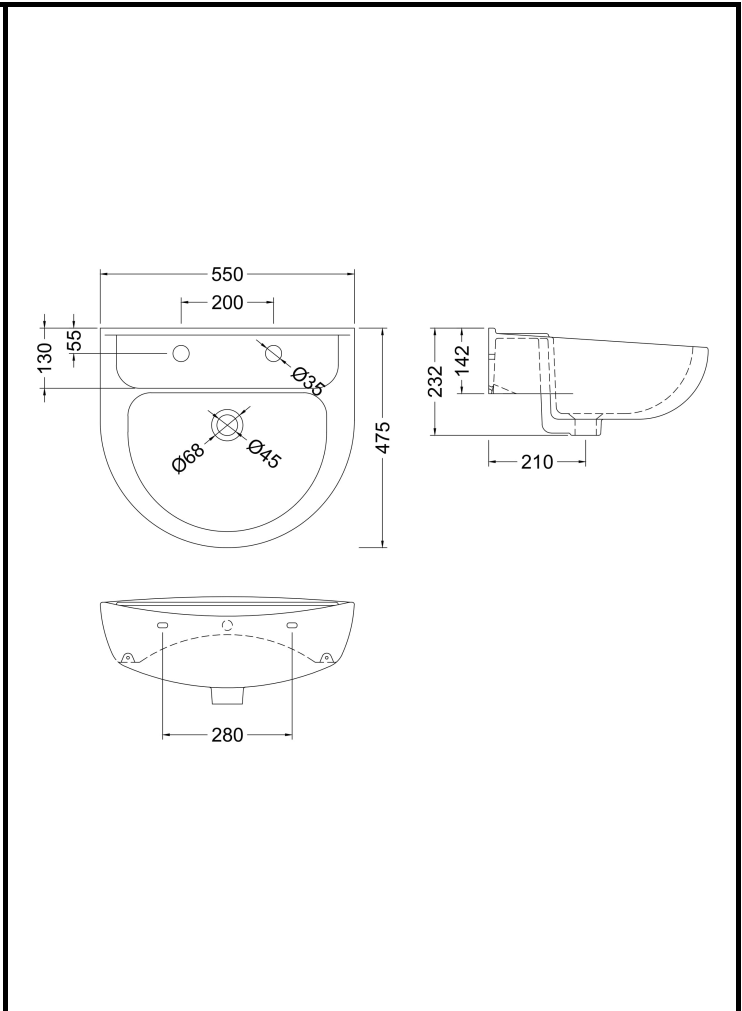

**CUSTOMER DATA SHEET - CERAMICS**

<b>SALES CODE:</b> 112181	<b>DESCRIPTION:</b> Vitellio Ashdon 550(W) X 475(D)MM BASIN 2THS
---------------------------	--

PRODUCT DIMENSIONS			
Height (mm)	Width (mm)	Depth (mm)	Nett Wgt Kg
232	550	475	12.5

PACKAGING DIMENSIONS			
Height (mm)	Width (mm)	Depth (mm)	Gross Wgt Kg
245	570	485	12.7

PACKAGING DATA			
Box Colour	Brown Cardboard Box		
Box Qty	1	Label Colour	White Label
Label Size	110 x 50	Label Qty	2

OUTER BOX DIMENSIONS (If Applicable)			
Height (mm)	Width (mm)	Depth (mm)	Gross Wgt Kg
Barcode	5059491000476		

PRODUCT DETAILS	
Country of Origin	China
Fitting Instruction	

Certification	CE & UKCA	No	WRAS	N/A	WRAS Number	N/A
Product Material	Vitreous China					

BASINS			
Tap Hole	Two Tapholes	Chain Stay Hole	No
Template	Not Required	Waste Type Req'd	Slotted
Overflow Incl.	Yes	Overflow Cover	Yes
Inner Bowl Depth	160mm		

GENERAL	
Fixing Supplied	Not Applicable