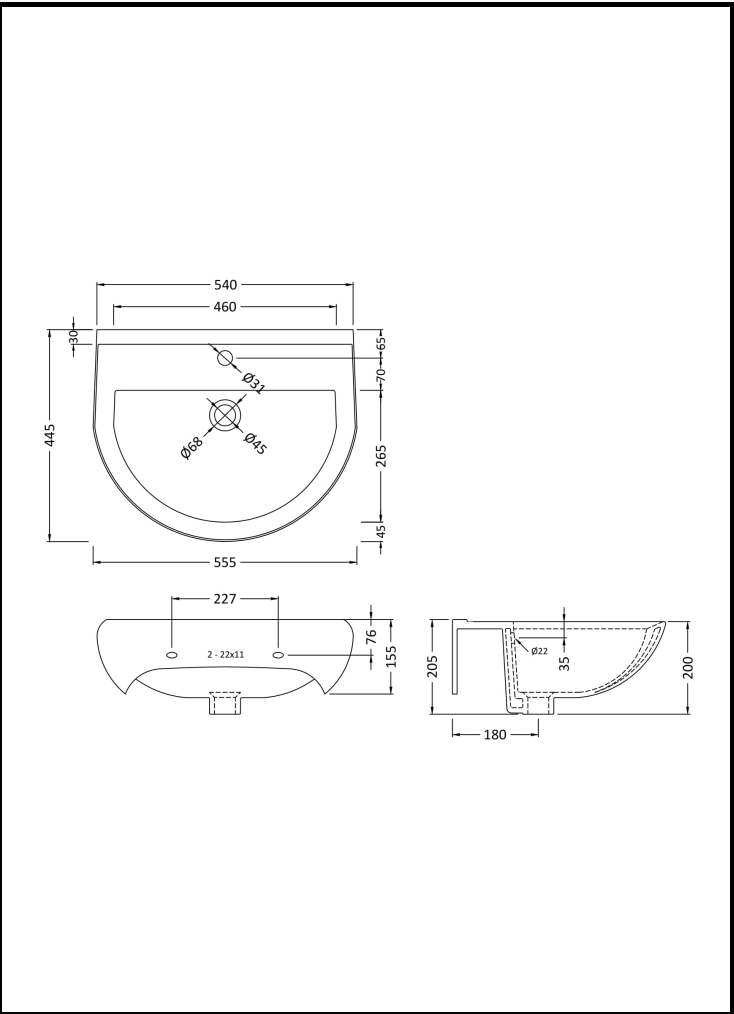

CUSTOMER DATA SHEET - CERAMICS

SALES CODE: 112183	DESCRIPTION: Vitellio Kenby 550(W) X 443(D)MM BASIN 2THS
---------------------------	---

PRODUCT DIMENSIONS			
Height (mm)	Width (mm)	Depth (mm)	Nett Wgt Kg
205	540	445	13.7

PACKAGING DIMENSIONS			
Height (mm)	Width (mm)	Depth (mm)	Gross Wgt Kg
210	590	480	13.9

PACKAGING DATA			
Box Colour	Brown Cardboard Box - Printed		
Box Qty	1	Label Colour	White Label
Label Size	100 x 50	Label Qty	2

OUTER BOX DIMENSIONS (If Applicable)			
Height (mm)	Width (mm)	Depth (mm)	Gross Wgt Kg
Barcode	5059491000469		

PRODUCT DETAILS	
Country of Origin	China
Fitting Instruction	

Certification	CE & UKCA	Yes	WRAS	N/A	WRAS Number	N/A
Product Material	Vitreous China					

BASINS			
Tap Hole	One Taphole	Chain Stay Hole	No
Template	Not Required	Waste Type Req'd	Slotted
Overflow Incl.	Yes	Overflow Cover	No
Inner Bowl Depth	150mm		

GENERAL	
Fixing Supplied	No