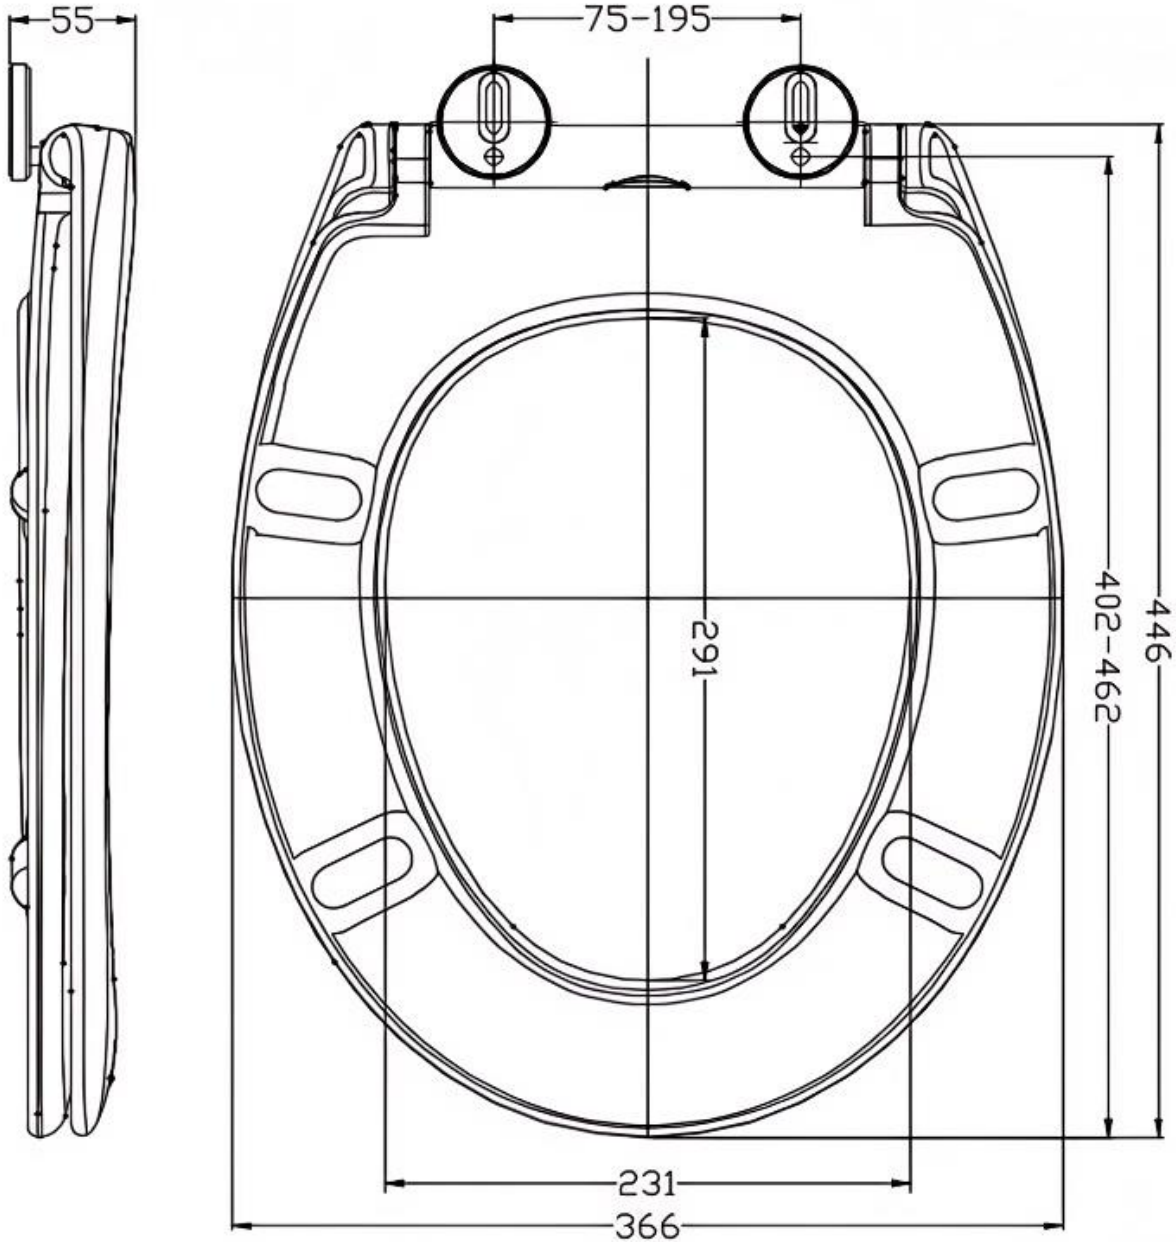

TECHNICAL DATA SHEET

Guarantee: 2 Years

EU GPSR Single Point of Contact: Product.compliance@highbournegroup.co.uk