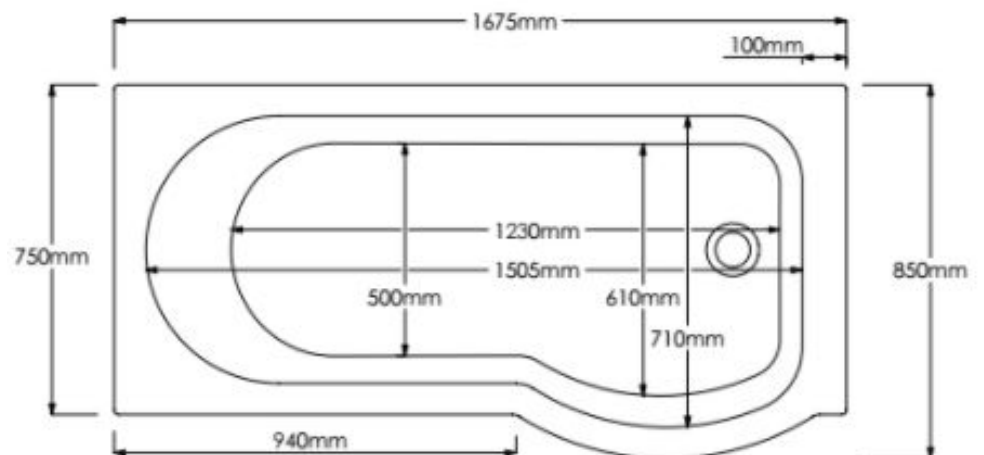

TECHNICAL DATA SHEET

Product Code: 713251

Product Description: iflo Rennes P Shaped Showerbath RH 1700x750mm

Product Specification

Material:
5mm acrylic

Fittings:
Legs and feet
Panel clips

Additional Information

Always remove film and inspect before installation

Do not clean with abrasive cleaning products

Capacity 230 L

Matching bath screen available

Made from 5mm acrylic with timber rim reinforcement

Fully encapsulated baseboard for additional rigidity

BS EN 14516 – Baths for domestic purposes

Widest point of the bath is 850mm

'The information contained within this specification sheet is believed to be correct and complete at the time of creation. All photographs / drawings are as a guide only and do not necessarily represent the products available. Travis Perkins PLC reserves the right to change product details and price without prior notice. E&OE.' [10/2017]