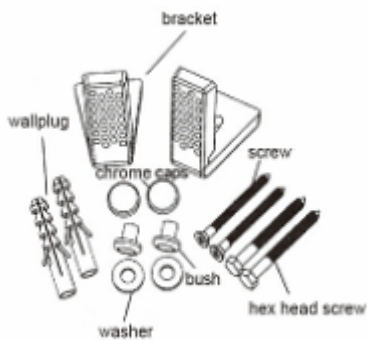

# TECHNICAL DATA SHEET

Product Code: 248711

Product Description: IFLO RHEA CLOSE COUPLED OPEN BACK RIMLESS

## Product Specification

Material:  
Vitreous China

Fittings:

Systems:  
Soft Close Seat

## Additional Information

- Always inspect before installation
- Do not clean with abrasive cleaning products
- Easy to clean without any residue
- Dual flush cistern to aid water saving
- Dual Flush mechanical push button