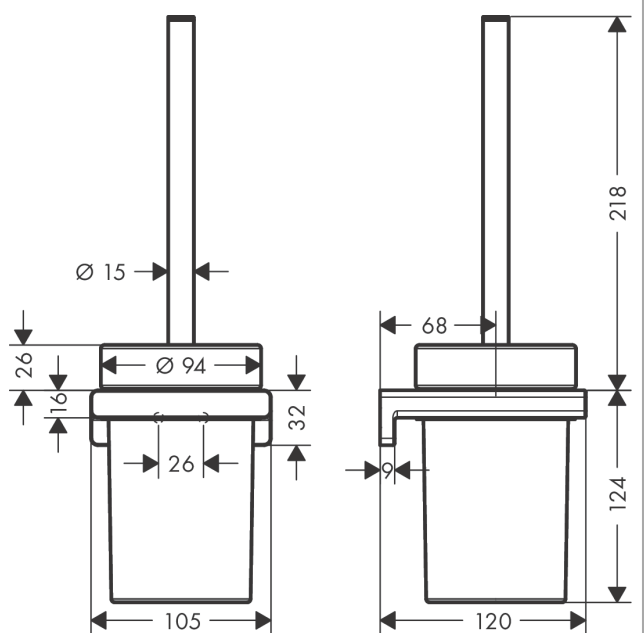

AddStoris

Toilet brush holder wall-mounted

Finish: **Matt Black** Article Number: **41752670**

Description

product features

- wall-mounted
- material: metal
- material recess: matt glass
- with removable insert
- with mounting material
- concealed fastening
- drilling distance 26 mm
- diameter drill hole: 6 mm

Design awards

reddot winner 2021

Product image

Scale drawing

AddStoris

Toilet brush holder wall-mounted

Finish: **Matt Black** Article Number: **41752670**

Exploded Drawing

Year of production: >04/21

AddStoris

Toilet brush holder wall-mounted

Finish: **Matt Black** Article Number: **41752670**

Spare part list

Year of production: >04/21

Pos.	Description	Article Number	PC	PU
1	support element	94165000	3	1
2	mounting set	40915000	4	1
3	plastic ring	94204000	6	1
4	glass cup on its own	94201000	10	1
5	stick with brush	94171670	59	1
6	WC-brush black Ø 75 mm	93822000	4	1