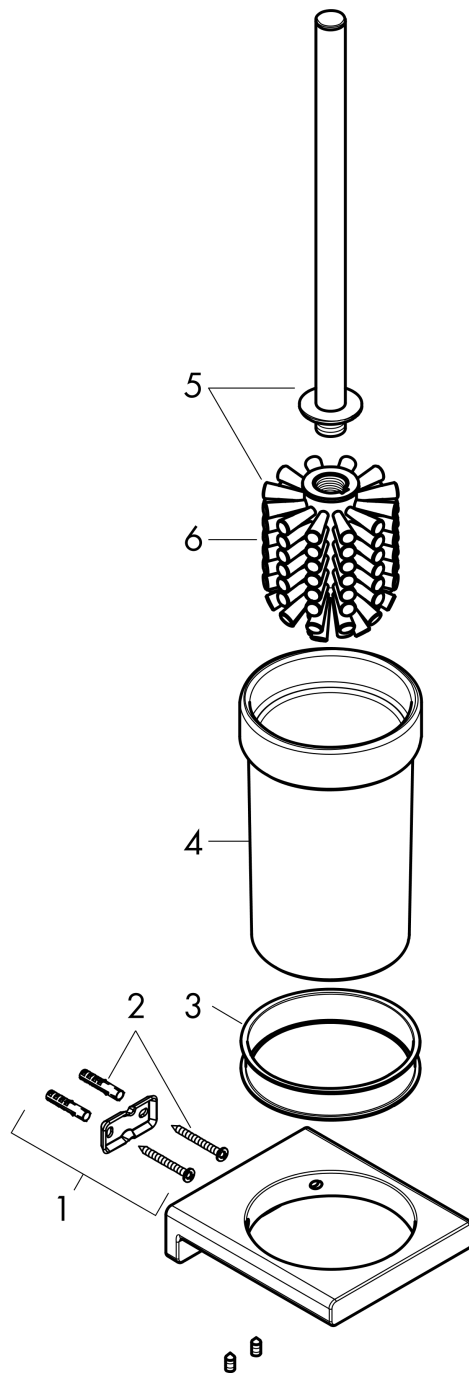

AddStoris

Toilet brush holder wall-mounted

Finish: **Matt Black** Article Number: **41752670**

Description

product features

- wall-mounted
- material: metal
- material recess: matt glass
- with removable insert
- with mounting material
- concealed fastening
- drilling distance 26 mm
- diameter drill hole: 6 mm

Design awards

reddot winner 2021

Product image

Scale drawing

AddStoris

Toilet brush holder wall-mounted

Finish: **Matt Black** Article Number: **41752670**

Exploded Drawing

Year of production: >04/21

AddStoris

Toilet brush holder wall-mounted

Finish: **Matt Black** Article Number: **41752670**

Spare part list

Year of production: >04/21

Pos.	Description	Article Number	PC	PU
1	support element	94165000	3	1
2	mounting set	40915000	4	1
3	plastic ring	94204000	6	1
4	glass cup on its own	94201000	10	1
5	stick with brush	94171670	59	1
6	WC-brush black Ø 75 mm	93822000	4	1