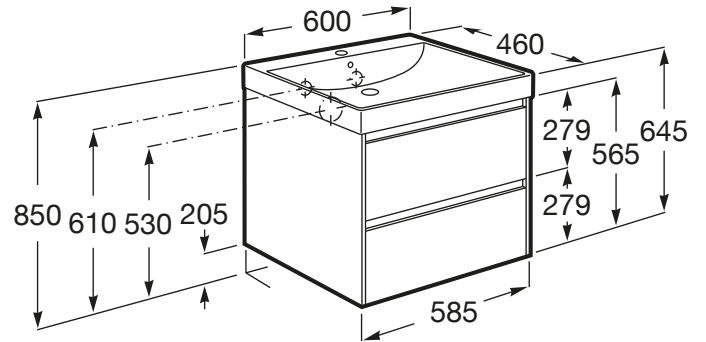

ONA

Unik (base unit with two drawers and basin)

DIMENSIONS

Length 600 mm  
 Width 460 mm  
 Height 645 mm

COLOURS AND FINISHES

TECHNICAL DRAWINGS

FEATURES

- Base unit / Closing and opening system: Soft close drawers
- Base unit / Doors and drawers combination: 2 drawers
- Base unit / Internal dividers
- Base unit / Structure: Drawers
- Basin / Taphole configuration: 1 taphole in the middle
- Basin Position: Central
- Basin shape: Square
- Dimensions / Basin and base unit / Height (mm): 645
- Dimensions / Basin and base unit / Length (mm): 600
- Dimensions / Basin and base unit / Width (mm): 460
- FeaturedMaterial: Fineceramic®
- Installation type: Wall-hung
- Material / Base unit: MDF
- Material / Basin: FINECERAMIC®
- Tap installation: On the basin