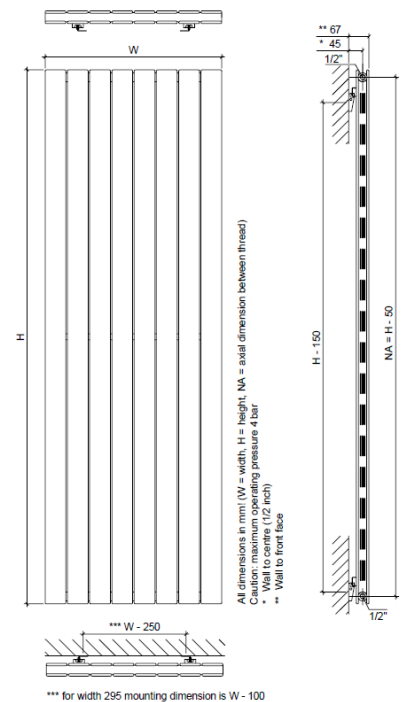

### Product Specification

**Material:** Steel

**Finish:** Powder-coated

**Distance from Wall to Front Face:** 67 mm

**Distance from Wall to Centre:** 45 mm

**Stocked Colours:** White, Textured Anthracite

**Technical Information:**

**Compliant to BS EN 442**

**Max. Operating Pressure:** 4 bar

**Max. Operating Temperature:** 120°C

**Connection Size:** 1/2"

**Guarantee Period:** 10 Years

Product Code	Height [mm]	Width [mm]	Depth [mm]	Heat Output [W]	Heat Output [BTU]
EMADE1800295	1800	295	45	809	2760
EMADE1800445	1800	445	45	1220	4164
EMADE1800595	1800	595	45	1631	5568