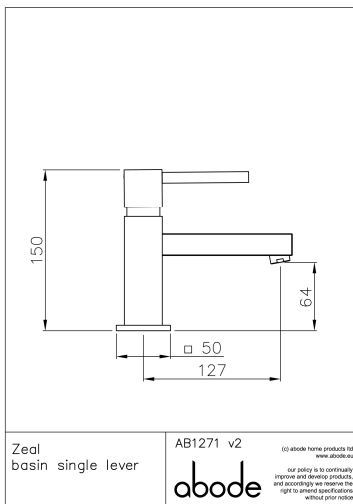

Packaged properties:

Box length (mm): 255 **Box depth(mm):** 95
Box width(mm): 200 **Boxed weight (Kg):** 1.7

Includes pop up waste?: No

Additional comments:

Product dimensions:

- **Product mounted where:** Surface
- **Recommended hole size:** 35 mm
- **Overall Height / projection:** 150 mm
- **Exit reach:** 127 mm
- **Exit height:** 64 mm
- **Base size:** 50 mm
- **Inlet centre distance(s):** n/a mm
- **Min. fitting depth required:** n/a mm
- **Max. surface depth:** 40 mm

Product flow characteristics:

- **Min / Max water pressure (bar):** 0.80* / 5.5
- **Part G max. mixed flow rate at 3 bar (l/m):** 12.25
- **Inlet connection type / length:** Flexi / 345 mm
- **Inlet (plumbing connection) / outlet size:** 1/2" F / M10
- **Product flow characteristics:** Single flow
Non return valve(s) supplied or position: n/a
- **Aerator type:** Neoperl honeycomb, laminar, white screen
- **Control valve type:** Single lever (25mm)
- **Includes output diverter?:** N/A
- **Inlet meshed particle filters included:** n/a
- **Shower hose type / length:** N/a / n/a