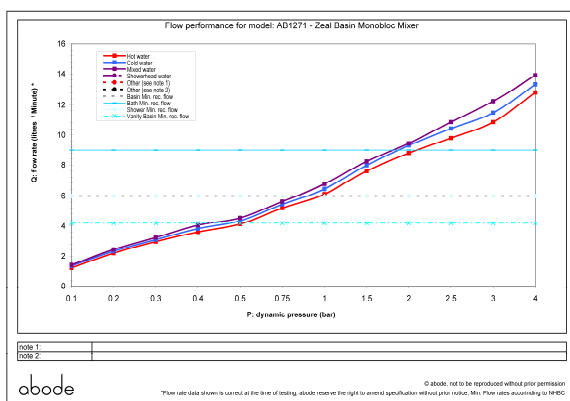

Packaged properties:

Box length (mm): 255 **Box depth(mm):** 95
Box width(mm): 200 **Boxed weight (Kg):** 1.7

Includes pop up waste?: No

Additional comments:

Product dimensions:

- **Product mounted where:** Surface
- **Recommended hole size:** 35 mm
- **Overall Height / projection:** 150 mm
- **Exit reach:** 127 mm
- **Exit height:** 64 mm
- **Base size:** 50 mm
- **Inlet centre distance(s):** n/a mm
- **Min. fitting depth required:** n/a mm
- **Max. surface depth:** 40 mm

Product flow characteristics:

- **Min / Max water pressure (bar):** 0.80* / 5.5
- **Part G max. mixed flow rate at 3 bar (l/m):** 12.25
- **Inlet connection type / length:** Flexi / 345 mm
- **Inlet (plumbing connection) / outlet size:** 1/2" F / M10
- **Product flow characteristics:** Single flow
Non return valve(s) supplied or position: n/a
- **Aerator type:** Neoperl honeycomb, laminar, white screen
- **Control valve type:** Single lever (25mm)
- **Includes output diverter?:** N/A
- **Inlet meshed particle filters included:** n/a
- **Shower hose type / length:** N/a / n/a