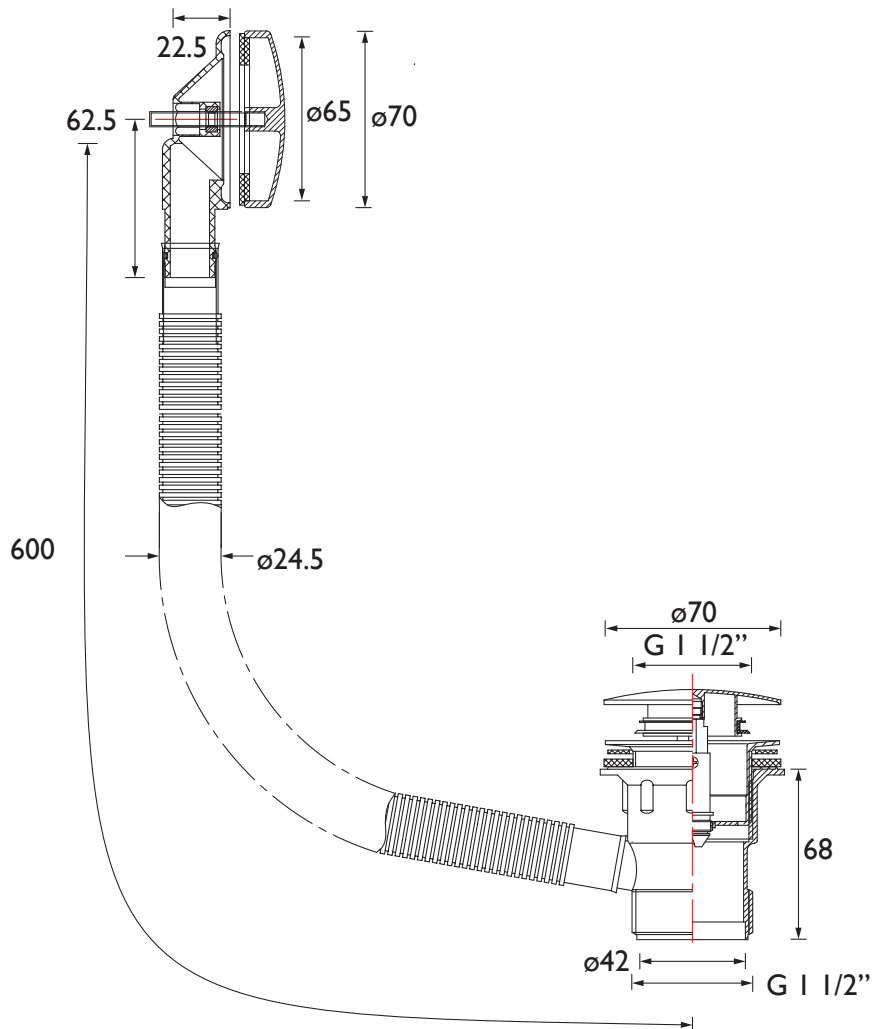

W BATH03 C

Wastes Round Clicker Bath Waste with Overflow Chrome

Features:

- W BATH03 C is Chrome plated to BS EN 248
- Simply push the button down to allow the bath to fill
- Complete with fittings

Product Certifications:

Compliant to BS EN 274

Variant SKUs:

- W BATH03 BLK
- W BATH12 C

For more products, visit our website:
<http://www.bristan.com>

Specification

Contemporary or Traditional:	Contemporary
Main Construction Material:	Brass; ABS
Connection Inlet:	G1 1/2"
Suitable For Bath Thickness (mm):	5 - 20
Maximum Bath Thickness (mm):	20
Waste Flow Rate (litres per minute):	70.7
What's in the Box?:	1x Screw-in Waste Body, 1x Waste Body, 1x Rubber Washer, 1x Silicon Washer, 1x Clicker Mechanism, 1x Overflow Tube, 1x Overflow Body, 1x Overflow Face, 2x Rubber Washers

Dimensions (measurements in mm)

TECHNICAL
DATA
SHEET

BRISTAN

D6