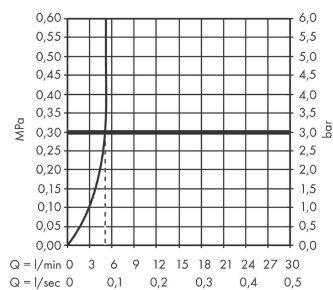

Vernis Blend
Single lever basin mixer 190 without waste set
 Finish: **Chrome** Article Number: **71582000**

Description

product features

- ComfortZone 190
- projection: 169 mm
- spout height: 190 mm
- handle variant: lever handle
- spray type: normal spray
- swiveling spray former
- maximum flow rate at 3 bar: 5 l/min
- ceramic cartridge
- suitable for continuous flow water heaters
- connection type: G 3/8 connections
- connection dimension: DN15
- EU taxonomy: max. 6 l/min - Substantial Contribution (SC) possible

Technology

Product image

Scale drawing

Flowchart

Vernis Blend
Single lever basin mixer 190 without waste set
 Finish: **Chrome** Article Number: **71582000**

Exploded Drawing

Year of production: >07/21

Vernis Blend