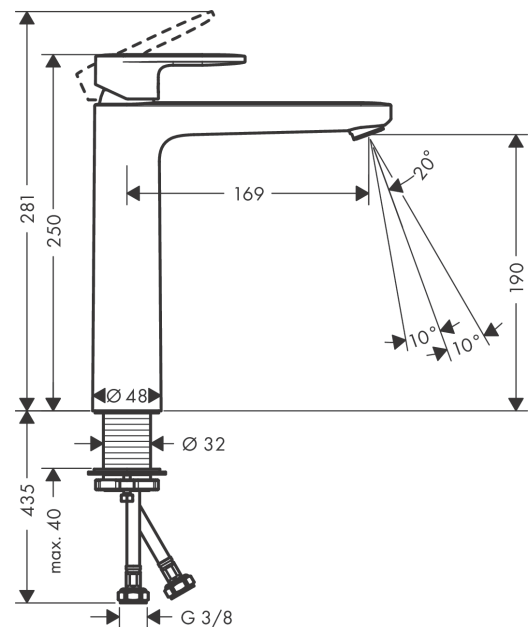

Vernis Blend
Single lever basin mixer 190 without waste set
 Finish: **Chrome** Article Number: **71582000**

Description

product features

- ComfortZone 190
- projection: 169 mm
- spout height: 190 mm
- handle variant: lever handle
- spray type: normal spray
- swiveling spray former
- maximum flow rate at 3 bar: 5 l/min
- ceramic cartridge
- suitable for continuous flow water heaters
- connection type: G 3/8 connections
- connection dimension: DN15
- EU taxonomy: max. 6 l/min - Substantial Contribution (SC) possible

Technology

Product image

Scale drawing

Flowchart

Vernis Blend
Single lever basin mixer 190 without waste set
 Finish: **Chrome** Article Number: **71582000**

Exploded Drawing

Year of production: >07/21

Vernis Blend

Single lever basin mixer 190 without waste set

Finish: **Chrome** Article Number: **71582000**

Spare part list

Year of production: >07/21

Pos.	Description	Article Number	PC	PU
1	handle	93678000	8	1
2	screw cover	96338000	1	1
3	flange	93680000	3	1
4	nut	93681000	6	1
5	O-ring 24x1,5	98434000	1	1
6	cartridge, assy	97685000	11	1
7	locking screw for handle	95140000	2	1
8	seal	98865000	8	1
9	adapter for cartridge	98866000	8	1
10	O-ring 23x2	98398000	1	1
11	aerator swivelling M24x1 (5 l/min)	93834000	6	1
12	seal	93687000	1	1
13	fixing set (Ø 32)	13961000	7	1
14	lever collar	97548000	1	1
15	connection hose 600 mm M8x0,75 G3/8	96556000	7	1
16	O-ring 7x1,5	98422000	1	1
a	fixation extension 35 mm	13898000	12	1