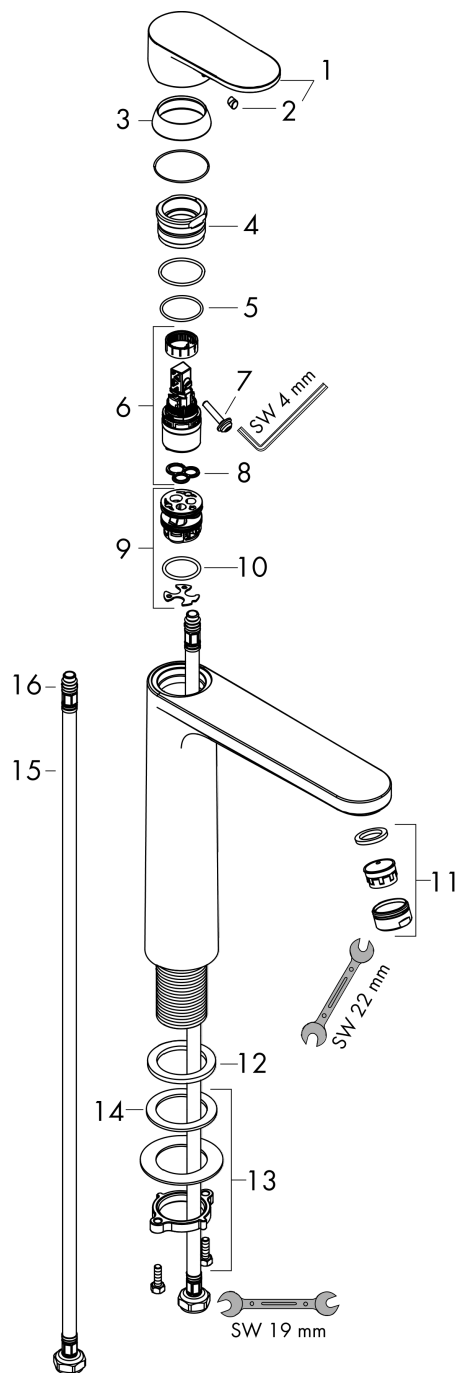

Vernis Blend
Single lever basin mixer 190 without waste set
 Finish: **Chrome** Article Number: **71582000**

Description

product features

- ComfortZone 190
- projection: 169 mm
- spout height: 190 mm
- handle variant: lever handle
- spray type: normal spray
- swiveling spray former
- maximum flow rate at 3 bar: 5 l/min
- ceramic cartridge
- suitable for continuous flow water heaters
- connection type: G 3/8 connections
- connection dimension: DN15
- EU taxonomy: max. 6 l/min - Substantial Contribution (SC) possible

Technology

Product image

Scale drawing

Flowchart

Vernis Blend
Single lever basin mixer 190 without waste set
 Finish: **Chrome** Article Number: **71582000**

Exploded Drawing

Year of production: >07/21

Vernis Blend

Single lever basin mixer 190 without waste set

Finish: **Chrome** Article Number: **71582000**

Spare part list

Year of production: >07/21

Pos.	Description	Article Number	PC	PU
1	handle	93678000	8	1
2	screw cover	96338000	1	1
3	flange	93680000	3	1
4	nut	93681000	6	1
5	O-ring 24x1,5	98434000	1	1
6	cartridge, assy	97685000	11	1
7	locking screw for handle	95140000	2	1
8	seal	98865000	8	1
9	adapter for cartridge	98866000	8	1
10	O-ring 23x2	98398000	1	1
11	aerator swivelling M24x1 (5 l/min)	93834000	6	1
12	seal	93687000	1	1
13	fixing set (Ø 32)	13961000	7	1
14	lever collar	97548000	1	1
15	connection hose 600 mm M8x0,75 G3/8	96556000	7	1
16	O-ring 7x1,5	98422000	1	1
a	fixation extension 35 mm	13898000	12	1