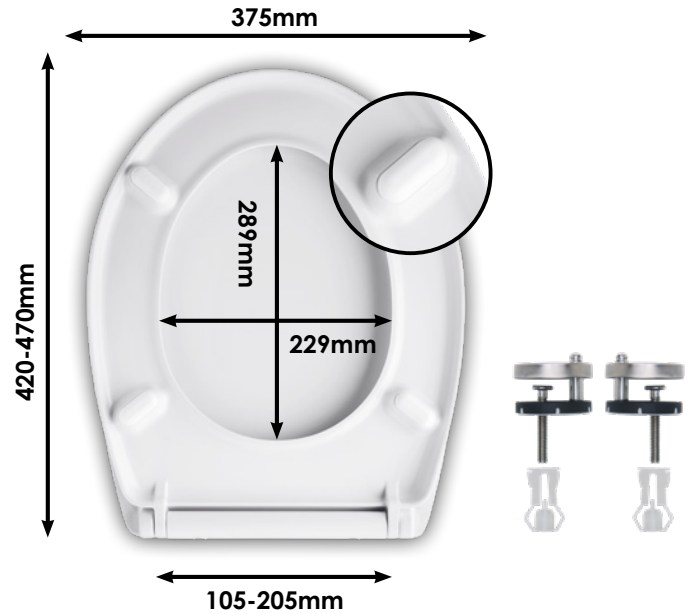

Hinge tested to 30,000 cycles.

STANDARD SHAPE

Designed to suit standard shaped pans.

STANDARD

EASY TO CLEAN

Quick release mechanism on toilet seat.

EASY CLEAN

TOP FIX

SOFT CLOSE

QUICK RELEASE

2,2kg

wirquin

Thermoset is an extremely strong, durable and hard wearing toilet seat.

CHARACTERISTICS

Material: Thermoset (naturally antibacterial material)

Resilient: Extremely strong, durable and hard wearing
Resilient up to 30,000 cycles

Hinge: Top fix, Soft close, Quick release,
Stainless Steel
LOCK+ Stops seat movement
Ideal for blind hole fixing

Traditional Standard Shape

Product name	Reference	EAN code	Hinge	Packaging	Box Qty
CASABLANCA Seat - White	20120728	5017134149227	Top Fix, Soft Close, Quick Release	Box	01/05