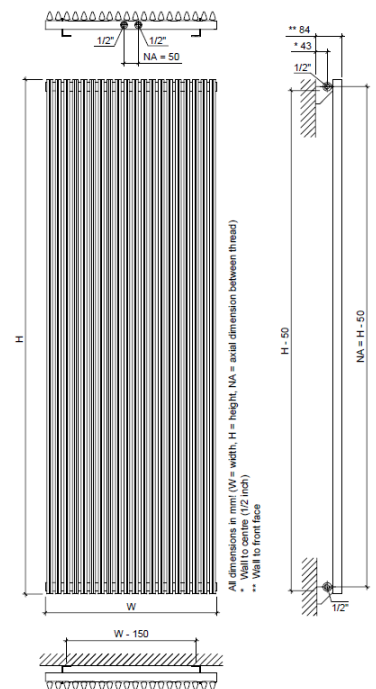

PRODUCT DATA SHEET

Product Code: ECO

Product Description: Corus
Designer Tube Radiator

Product Specification

Material: Radiator-grade Steel

Finish: Powder-coated

Distance from Wall to Front Face: 84 mm

Distance from Wall to Centre: 43 mm

Stocked Colours: White, Anthracite

Technical Information:

Compliant to BS EN 442

Max. Operating Pressure: 10 bar

Max. Operating Temperature: 120°C

Connection Size: ½", 50 mm central connection (for 1800 mm height)

Guarantee Period: 10 Years

Product Code	Height [mm]	Width [mm]	Depth [mm]	Heat Output [W]	Heat Output [BTU]
ECO600960	600	960	65	891	3041
ECO6001260	600	1260	65	1030	3515
ECO1800300	1800	300	65	712	2430
ECO1800450	1800	450	65	1067	3640
ECO1800600	1800	600	65	1423	4855