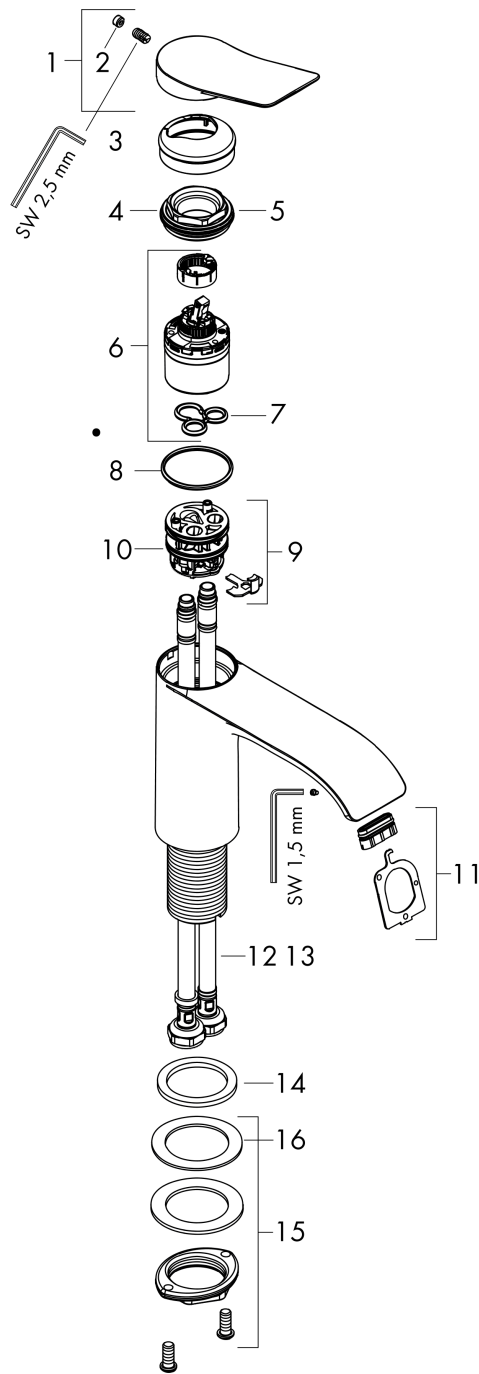

Vivenis

Single lever basin mixer 80 without waste set

Finish: **Chrome** Article Number: **75012000**

Description

product features

- ComfortZone 80
- projection: 133 mm
- spout height: 80 mm
- handle variant: lever handle
- spray type: WaterfallStream
- maximum flow rate at 3 bar: 5 l/min
- ceramic cartridge
- temperature limitation adjustable
- suitable for continuous flow water heaters
- connection type: G 3/8 connections
- connection dimension: DN15
- EU taxonomy: max. 6 l/min - Substantial Contribution (SC) possible

Technology

Design awards

reddot winner 2021

GERMAN DESIGN AWARD WINNER 2022

Product image

Scale drawing

Flowchart

Vivenis
Single lever basin mixer 80 without waste set
 Finish: **Chrome** Article Number: **75012000**

Exploded Drawing

Year of production: >06/21

Vivenis

Single lever basin mixer 80 without waste set

Finish: **Chrome** Article Number: **75012000**

Spare part list

Year of production: >06/21

Pos.	Description	Article Number	PC	PU
1	handle	94277000	11	1
2	screw cover	93735460	3	1
3	escutcheon	94027000	7	1
4	nut	93995000	7	1
5	O-ring 35x1,5	92114000	2	1
6	cartridge, assy	93897000	12	1
7	seal	95008000	3	1
8	O-ring 35x2	92604000	2	1
9	adapter for cartridge	98750000	4	1
10	O-Ring 30x2	98186000	1	1
11	spray former	94275000	9	1
12	connection hose 450 mm M8x0,75 G3/8	97206000	8	1
13	O-ring 7x1,5	98422000	1	1
14	flat seal	98749000	2	1
15	fixing set (Ø 32)	13961000	7	1
16	lever collar	97548000	1	1
a	fixation extension 35 mm	13898000	12	1