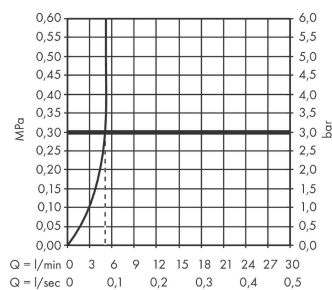

Vivenis

Single lever basin mixer 80 without waste set

Finish: **Chrome** Article Number: **75012000**

Description

product features

- ComfortZone 80
- projection: 133 mm
- spout height: 80 mm
- handle variant: lever handle
- spray type: WaterfallStream
- maximum flow rate at 3 bar: 5 l/min
- ceramic cartridge
- temperature limitation adjustable
- suitable for continuous flow water heaters
- connection type: G 3/8 connections
- connection dimension: DN15
- EU taxonomy: max. 6 l/min - Substantial Contribution (SC) possible

Technology

Design awards

reddot winner 2021

GERMAN DESIGN AWARD WINNER 2022

Product image

Scale drawing

Flowchart