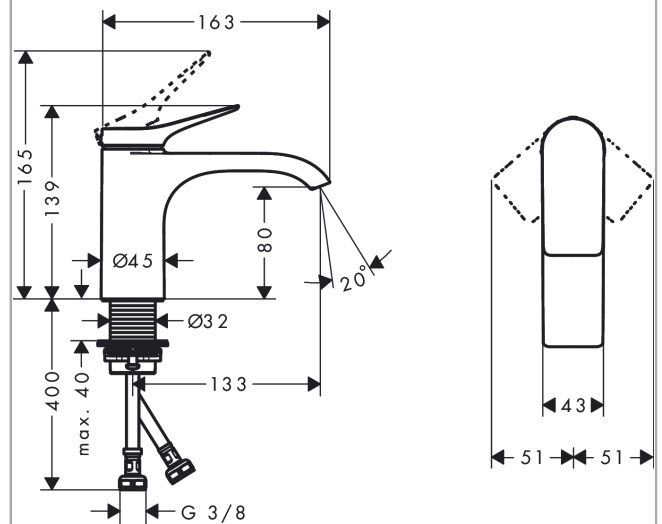

Vivenis

Single lever basin mixer 80 without waste set

Finish: **Chrome** Article Number: **75012000**

Description

product features

- ComfortZone 80
- projection: 133 mm
- spout height: 80 mm
- handle variant: lever handle
- spray type: WaterfallStream
- maximum flow rate at 3 bar: 5 l/min
- ceramic cartridge
- temperature limitation adjustable
- suitable for continuous flow water heaters
- connection type: G 3/8 connections
- connection dimension: DN15
- EU taxonomy: max. 6 l/min - Substantial Contribution (SC) possible

Technology

Design awards

reddot winner 2021

GERMAN DESIGN AWARD WINNER 2022

Product image

Scale drawing

Flowchart

Vivenis
Single lever basin mixer 80 without waste set
 Finish: **Chrome** Article Number: **75012000**

Exploded Drawing

Year of production: >06/21

Vivenis

Single lever basin mixer 80 without waste set

Finish: **Chrome** Article Number: **75012000**

Spare part list

Year of production: >06/21

Pos.	Description	Article Number	PC	PU
1	handle	94277000	11	1
2	screw cover	93735460	3	1
3	escutcheon	94027000	7	1
4	nut	93995000	7	1
5	O-ring 35x1,5	92114000	2	1
6	cartridge, assy	93897000	12	1
7	seal	95008000	3	1
8	O-ring 35x2	92604000	2	1
9	adapter for cartridge	98750000	4	1
10	O-Ring 30x2	98186000	1	1
11	spray former	94275000	9	1
12	connection hose 450 mm M8x0,75 G3/8	97206000	8	1
13	O-ring 7x1,5	98422000	1	1
14	flat seal	98749000	2	1
15	fixing set (Ø 32)	13961000	7	1
16	lever collar	97548000	1	1
a	fixation extension 35 mm	13898000	12	1