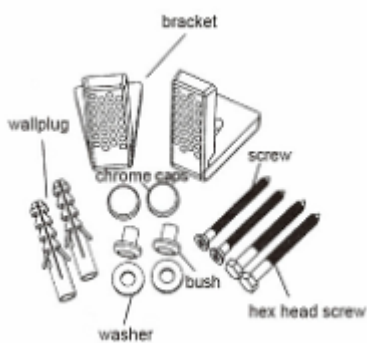

TECHNICAL DATA SHEET

Product Code: 248712

Product Description: IFLO RHEA COMFORT HEIGHT BACK TO WALL (RIMMED)

Product Specification

Material:
Vitreous China

Fittings:

Systems:

Soft close seat (Available separately)