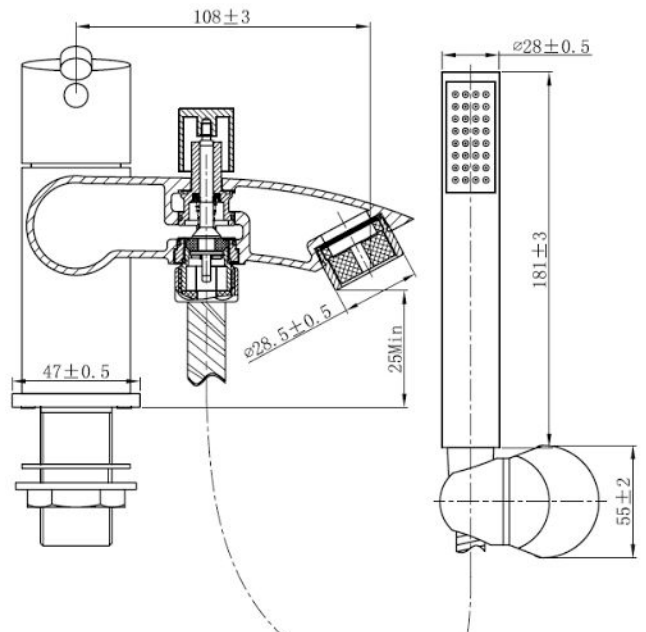

TECHNICAL DATA SHEET

Product Code: 724739

Product Description: iflo Garda Bath Shower Mixer

Product Specification

Material:

Solid brass with a duragleam chrome finish

Fittings:

Brass back nuts

Systems:

Suitable for high and low pressure systems

Suitable for Gravity fed systems

Suitable for Unvented systems

Suitable for Combi boilers

Additional Information

WRAS approved

Coordinating showers available iflo Snowdon 683004 or iflo

Langtree 683007

Pressure (bar)	Flow rate (l/m)			
	Hot	Cold	Mixer	Shower Haset
0.5	16.58	16.42	20.12	5.68
1	22.78	22.64	29.54	8.82
1.5	27.96	27.85	35.59	11.33
2	31.65	31.41	41.36	13.20
3	38.97	38.81	49.65	18.61
4	44.84	44.29	58.77	21.58
5	50.65	50.14	65.74	23.84