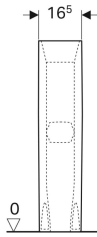

Technical data

Product material

Vitreous china

To order additionally

- Fastening material

Art. no.	Colour / surface	B	H	T
AR4930WH	white	16.5 cm	72 cm	15 cm