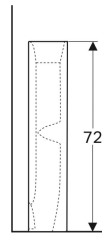

Technical data

Product material

Vitreous china

To order additionally

- Fastening material

Art. no.	Colour / surface	B	H	T
AR4930WH	white	16.5 cm	72 cm	15 cm