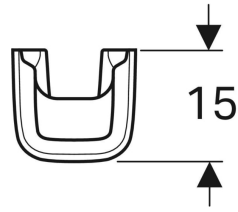

Twyford Alcona full pedestal

Technical data

Product material

Vitreous china

To order additionally

- Fastening material

Art. no.	Colour / surface	B	H	T
AR4930WH	white	16.5 cm	72 cm	15 cm