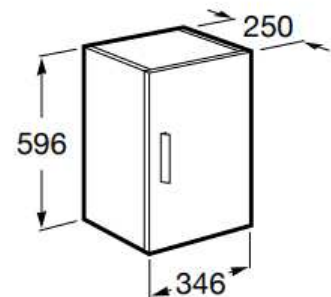

Technical Drawing:

Clean furniture with a soft, clean and damp cloth, warm water and a mild household cleaner (such as diluted washing-up liquid).

Any stainless steel parts should be cleaned with a soft, lint-free cloth and non-abrasive stainless steel cleaner.

Spray directly on to the cloth and wipe clean.

Ensure the bathroom is well ventilated to ensure the quality and appearance of the furniture is maintained.

Do not use abrasive cleaners or sharp objects when cleaning.

Do not leave chemicals such as hair dye, nail varnish remover or perfume on surfaces.

Do not overload drawer units as they can damage the drawer runners.

Do not leave water on the surface of the furniture, always wipe dry.

'The information contained within this specification sheet is believed to be correct and complete at the time of creation. All photographs / drawings are as a guide only and do not necessarily represent the products available. Travis Perkins PLC reserves the right to change product details and price without prior notice. E&OE.'