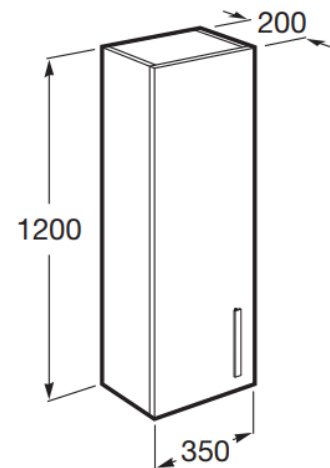

TECHNICAL DATA SHEET

Product Code:

930430

Description:

Prisma Reversible Column Unit

Specification:

Size: L 350mm, W 200mm, H 1200mm

Material: MDF / Particle Board / Melamine

Finish: Textured Ash

Installation Type/Structure: Wall-hung

Clean furniture with a soft, clean and damp cloth, warm water and a mild household cleaner (such as diluted washing up liquid).

Any stainless steel parts should be cleaned with a soft lint-free cloth and non-abrasive stainless steel cleaner. Spray directly onto the cloth and wipe clean.

Ensure the bathroom is well ventilated to ensure the quality and appearance of the furniture is maintained.

Do not use abrasive cleaners or sharp objects when cleaning.

Do not leave chemicals such as hair dye, nail varnish remover or perfume on the surfaces.

Do not overload drawer units as this can damage the drawer runners.

Do not leave water on the surface of the furniture, always wipe dry.

Product Image:

“Textured Ash” colour shown in image. Anthracite Grey and Gloss White also available.

Technical Drawing:

‘The information contained within this specification sheet is believed to be correct and complete at the time of creation. All photographs / drawings are as a guide only and do not necessarily represent the products available. Travis Perkins PLC reserves the right to change product details and price without prior notice. E&OE.’