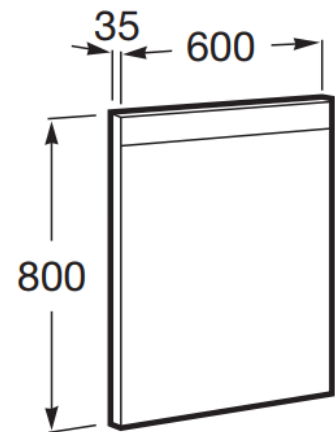

Technical Drawing:

'The information contained within this specification sheet is believed to be correct and complete at the time of creation. All photographs / drawings are as a guide only and do not necessarily represent the products available. Travis Perkins PLC reserves the right to change product details and price without prior notice. E&OE.'