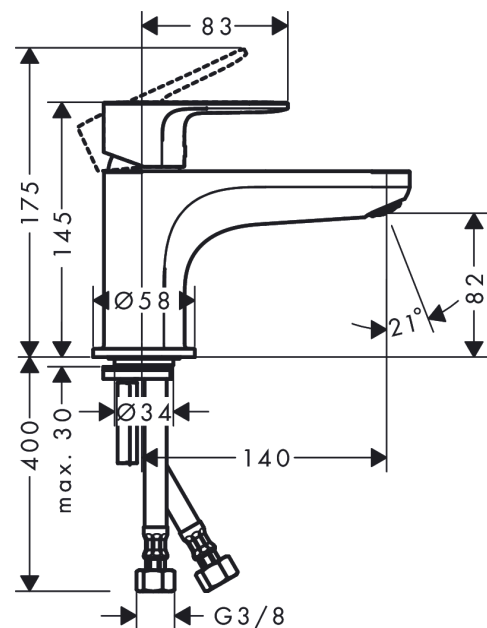

Rebris S

Single lever bath mixer Monotrou

Finish: **Chrome** Article Number: **72434000**

Description

product features

- 1 function
- projection: 140 mm
- spray type mixer: normal spray
- maximum flow rate at 3 bar: 19,9 l/min
- flow rate for bath spout at 3 bar: 19,9 l/min
- ceramic cartridge
- temperature limitation adjustable
- connection type: G 3/8 connections
- installation on bath rim
- min. operating pressure: 1 bar
- max. operating pressure: 10 bar

Technology

Design awards

reddot winner 2022

Product image

Scale drawing

Flowchart