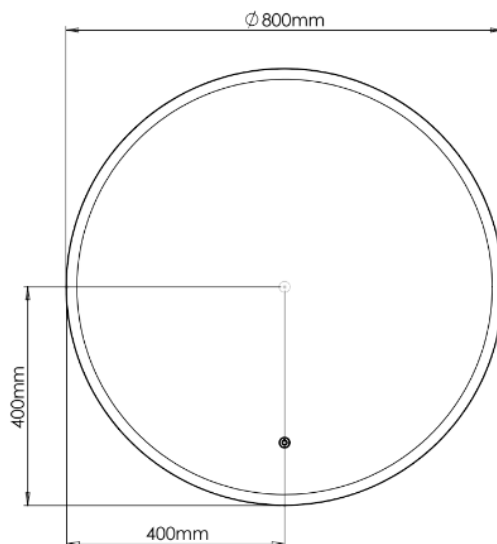

# TECHNICAL DATA SHEET

Product Code: 510640

Product Description: IFLO ECLIPSE 800MM CIRCULAR MIRROR

## Additional Information

Slim profile, 30mm

Backlit to create floating effect

Diffused, colour temperature changing LEDs (CCT)

Integrated demister pad

Touch sensor control

Contained within this specification does not necessarily represent