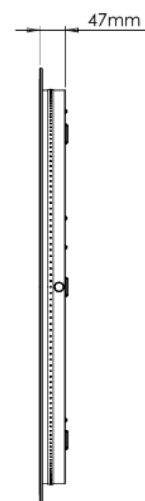

# TECHNICAL DATA SHEET

Product Code: 510640

Product Description: IFLO ECLIPSE 800MM CIRCULAR MIRROR

## Product Specification

Material:

Fittings:

Systems:

## Additional Information

Slim profile, 30mm

Backlit to create floating effect

Diffused, colour temperature changing LEDs (CCT)

Integrated demister pad

Touch sensor control

Contained within this specification does not necessarily represent