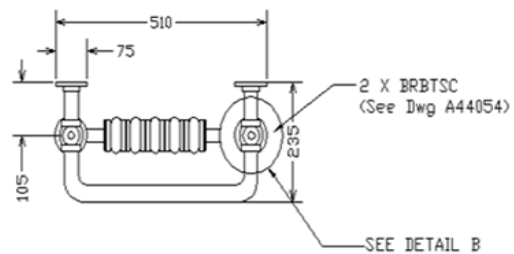

TECHNICAL DATA SHEET

Product Code: 635429

Product Description: iflo Cereme 960x510mm White/Chrome

Product Specification

Material:
Steel

Fittings:
Brackets

Systems:
N/A

Additional Information

- Always inspect before installation
- Do not clean with abrasive cleaning products
- Supplied with brackets for ease of installation
- Versatile traditional bathroom radiator and towel warmer in one
- Chrome frame with 2 column white radiator in centre
- Max operating pressure: 1000 KPA (10 BAR)
- 399 watts / 1361 BTU
- Weight: 12.2 KG