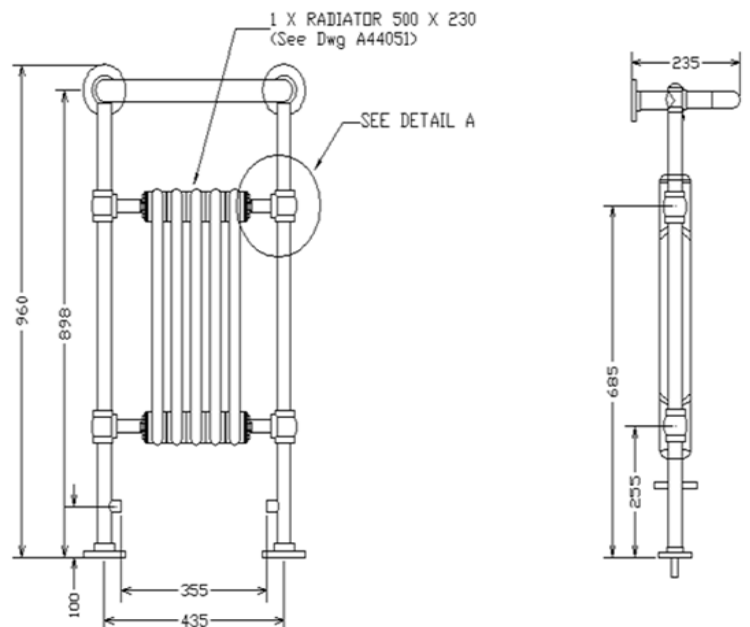

TECHNICAL DATA SHEET

Product Code: 635429

Product Description: iflo Cereme 960x510mm White/Chrome

Product Specification

Material:
Steel

Fittings:
Brackets

Systems:
N/A

Additional Information

- Always inspect before installation
- Do not clean with abrasive cleaning products
- Supplied with brackets for ease of installation
- Versatile traditional bathroom radiator and towel warmer in one
- Chrome frame with 2 column white radiator in centre
- Max operating pressure: 1000 KPA (10 BAR)
- 399 watts / 1361 BTU
- Weight: 12.2 KG