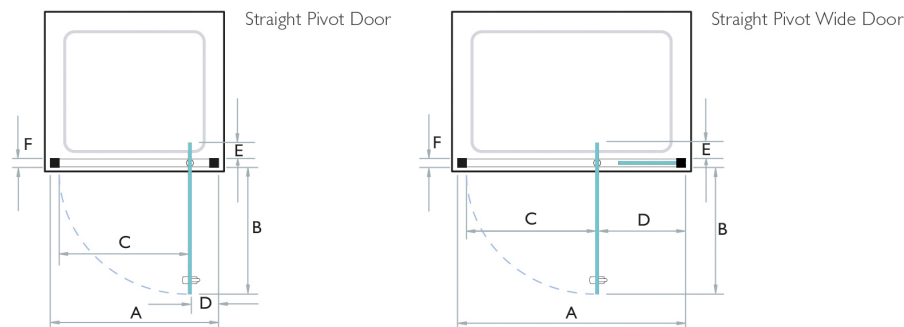

PRODUCT TYPE:
Straight Pivot Doors

FEATURES:

- KudosOriginal Pivot Doors feature a nylon & stainless steel pivot mechanism with adjustment for precise closure
- British Made & Guaranteed for Life against material or manufacturing defects
- Left or Right Hand fitting
- 6mm Toughened safety glass with Life-shield protection
- Concealed wall fixings
- 1850mm High
- 20mm adjustment for out of true walls

Product Code	Type and Size
574419	KUDOS ORIGINAL PIVOT DOOR 760mm 3PD76S
572633	KUDOS ORIGINAL PIVOT DOOR 800mm 3PD80S
572598	KUDOS ORIGINAL PIVOT DOOR 900mm 3PD90S
569250	KUDOS ORIGINAL PIVOT WIDE DOOR 1000mm 3PW100S
214758	KUDOS ORIGINAL PIVOT WIDE DOOR 1100mm 3PW110S
569190	KUDOS ORIGINAL PIVOT WIDE DOOR 1200mm 3PW120S
575229	KUDOS ORIGINAL WALL POST EXTENSION PROFILE FOR SHOWER DOOR SOSDS

original Straight Pivot Doors and Enclosures

Size Options	Adjustment mm		Dimension mm				
	Recess Door Only	Corner Door + 1 side					
	A	A	B	C	D	E	F
760 Pivot	705-745	732-752	493	506	140-160	78	45
800 Pivot	745-785	772-792	533	546	140-160	78	45
900 Pivot	845-885	872-892	633	646	140-160	78	45
1000 Pivot Wide	945-985	972-992	493	506	380-400	78	45
1100 Pivot Wide	1045-1085	1072-1092	533	546	440-460	78	45
1200 Pivot Wide	1145-1185	1172-1192	633	646	440-460	78	45

Door Height - 1850mm – excluding tray

ALL STRAIGHT PIVOTS CAN BE FITTED TO OPEN EITHER LEFT HAND OR RIGHT HAND