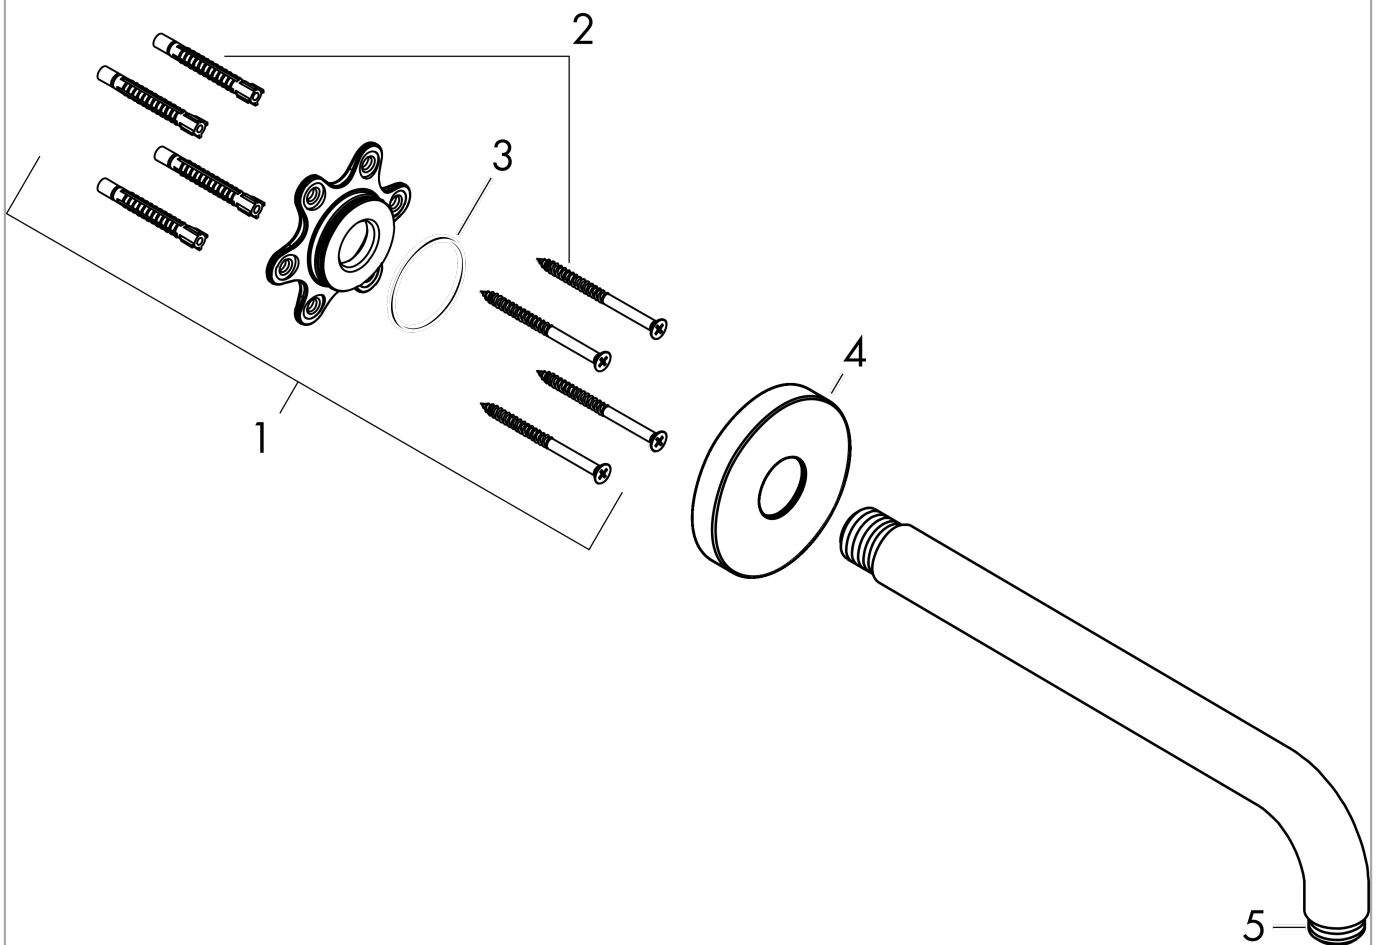

## Shower arm 38.9 cm

Finish: **Chrome** Article Number: **27413000**

#### product features

- length: 389 mm
- installation type: exposed installation
- material: brass
- version: 90° angle
- connection type: G 1/2

### Product image

### Scale drawing

**Shower arm 38.9 cm**

Finish: **Chrome** Article Number: **27413000**

**Exploded Drawing**

Year of production: >12/20

**Shower arm 38.9 cm**

Finish: **Chrome** Article Number: **27413000**