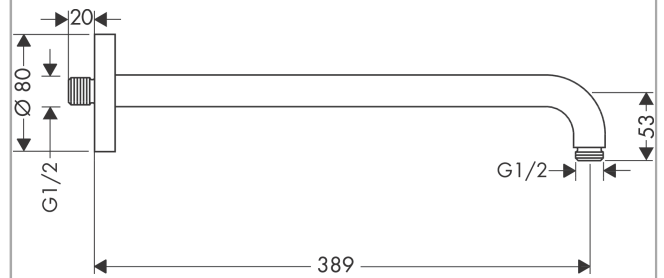

## Shower arm 38.9 cm

Finish: **Chrome** Article Number: **27413000**

#### product features

- length: 389 mm
- installation type: exposed installation
- material: brass
- version: 90° angle
- connection type: G 1/2

### Scale drawing

**Shower arm 38.9 cm**

Finish: **Chrome** Article Number: **27413000**

**Exploded Drawing**

Year of production: >12/20

**Shower arm 38.9 cm**

Finish: **Chrome** Article Number: **27413000**