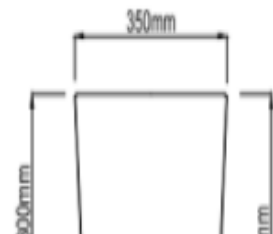

Additional Information

Always inspect before installation

Do not clean with abrasive cleaning products

Square Design

Rimless Technology

Both Regular and Slim-line Seats available

High quality glazed finish