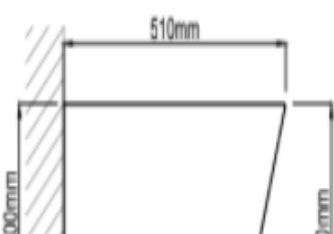

Additional Information

Always inspect before installation

Do not clean with abrasive cleaning products

Square Design

Rimless Technology

Both Regular and Slim-line Seats available

High quality glazed finish