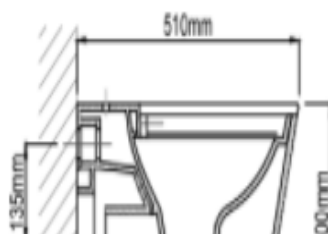

Additional Information

Always inspect before installation

Do not clean with abrasive cleaning products

Square Design

Rimless Technology

Both Regular and Slim-line Seats available

High quality glazed finish