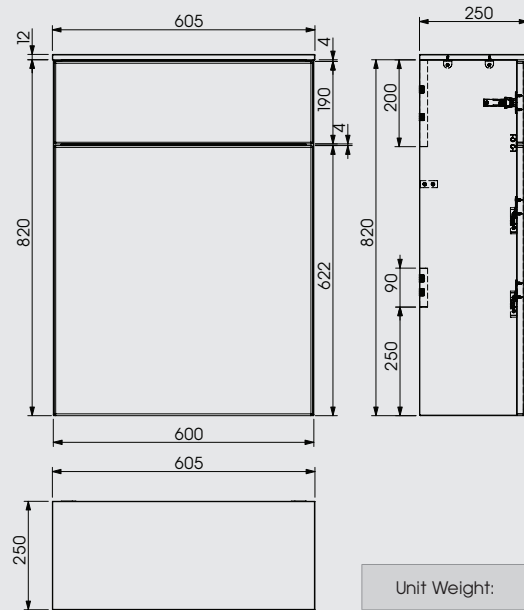

Diagrams not to scale.  
All dimensions in mm tolerance of +/- 2mm

Specification:

- 10 stunning neutral finishes
- Dust Grey 18mm cabinets & solid back panel
- Durable PVC colour matched side panels
- Wide selection of unit options - wall mounted/floor standing
- Hanging brackets supplied as standard with all basin & base units
- Durable construction
- Standard and Slimline options

Finish Options:

Door Style:

Virtue

Supplier: BeModern	
Commodity Code	Part / Product Type
94036090	Wooded furniture/ Bath panels
7009920000	Framed mirrors

95% of packaging is recyclable  
Check local recycling info for correct disposal