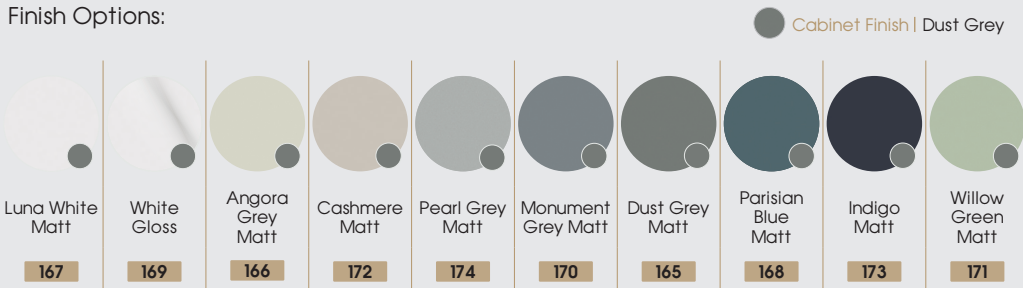

Diagrams not to scale.  
All dimensions in mm tolerance of +/- 2mm

Specification:

- 10 stunning neutral finishes
- Dust Grey 18mm cabinets & solid back panel
- Durable PVC colour matched side panels
- Wide selection of unit options - wall mounted/floor standing
- Hanging brackets supplied as standard with all basin & base units
- Durable construction
- Standard and Slimline options

Finish Options:

Door Style:

Virtue

Supplier: BeModern	
Commodity Code	Part / Product Type
94036090	Wooded furniture/ Bath panels
7009920000	Framed mirrors

95% of packaging is recyclable  
Check local recycling info for correct disposal