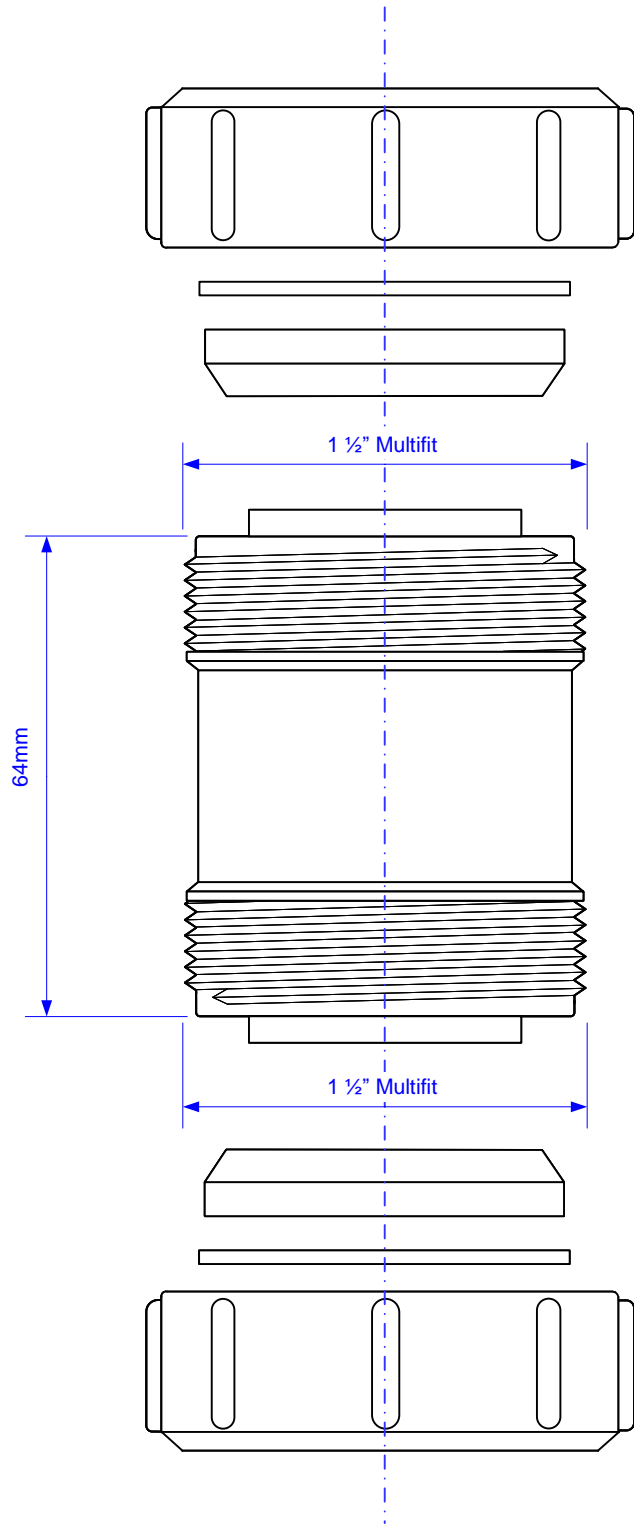

# T28M-BL

©

McALPINE

Drawing verified  
correct as of:

26.01.24  
T. Couper

DRAWN BY

TC

REVISED

SCALE

1: 1

FILENAME

T28M-

~~BL\_20240126114211.VSDX~~

DATE

26.01.24