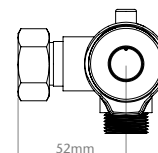

Dene Cool Touch Bar Mixer (Black)

Thermostatic Mixer Shower

Product Codes

Dene Cool Touch Bar Mixer Shower (Black)	TMDETBM3
--	----------

Installation

- Compression fit fixings
- 1/2" BSP bottom

End User

- Cool touch feature - ensures that the valve remains comfortable to touch
- Durable design with ceramic disc flow control
- Suitable for all systems, including gravity fed
- Includes compression fit fixings
- Slender riser rail kit
- 5 spray shower head
- 1.5m anti-twist hose

Dene Cool Touch Bar Mixer

Thermostatic Mixer Shower

Shower

Temperature Control	Thermostatic
Plumbing System Compatibility	All systems
Inlet Fittings	Compression fit
Outlet Connection	1/2" BSP male
Minimum Running Pressure	0.5 Bar
Maximum Running Pressure	5 Bar
Maximum Static Pressure	10 Bar
Flow Rate (min pressure)	7 l/min
Approvals, Complies with	BS EN1111, 1287: WRAS (valve only)
Guarantee	5 years

Riser Rail Kit

Standard version

Length	Approx 530mm
Diameter	19mm
Material	Stainless steel
Hose	1.5m anti-twist

1.5m Anti-Twist Shower Hose - Matte Black
TSHG150BLK

Kian Shower Raiser Rail
TSKKIANCHBLK

8000 | DuraFlow™ Five Spray Shower Head - Matte Black
TSHE8RCBLK