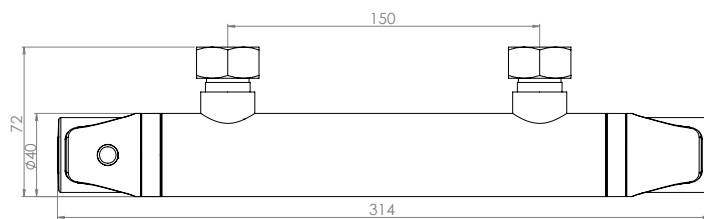

Dene Cool Touch Bar Mixer (Black)

Thermostatic Mixer Shower

Product Codes

Dene Cool Touch Bar Mixer Shower (Black)	TMDETBM3
--	----------

Installation

- Compression fit fixings
- 1/2" BSP bottom

End User

- Cool touch feature - ensures that the valve remains comfortable to touch
- Durable design with ceramic disc flow control
- Suitable for all systems, including gravity fed
- Includes compression fit fixings
- Slender riser rail kit
- 5 spray shower head
- 1.5m anti-twist hose

Dene Cool Touch Bar Mixer

Thermostatic Mixer Shower

Shower

Temperature Control	Thermostatic
Plumbing System Compatibility	All systems
Inlet Fittings	Compression fit
Outlet Connection	1/2" BSP male
Minimum Running Pressure	0.5 Bar
Maximum Running Pressure	5 Bar
Maximum Static Pressure	10 Bar
Flow Rate (min pressure)	7 l/min
Approvals, Complies with	BS EN1111, 1287: WRAS (valve only)
Guarantee	5 years

Riser Rail Kit

Standard version

Length	Approx 530mm
Diameter	19mm
Material	Stainless steel
Hose	1.5m anti-twist

1.5m Anti-Twist Shower Hose - Matte Black
TSHG150BLK

Kian Shower Raiser Rail
TSKKIANCHBLK

8000 | DuraFlow™ Five Spray Shower Head - Matte Black
TSHE8RCBLK