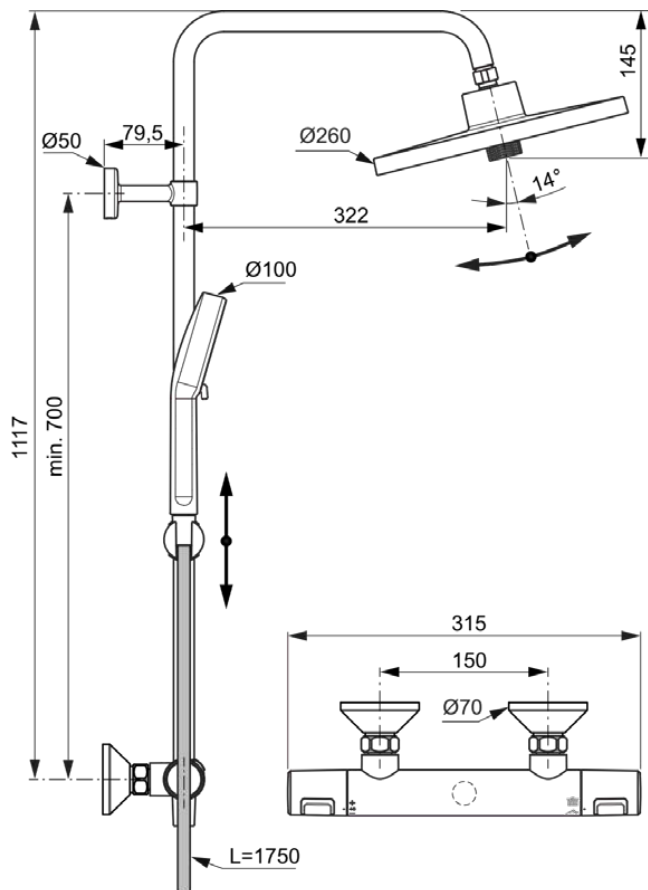

CERATHERM T25+

A7211XG

Ceratherm T25+ | Exposed shower system 315x531.5x1117 mm in matt black finish, 12.0 l/min (3 bar) | Thermostatic function, Water & Energy savings, Safety stop

Image & drawing

General information

Product type:	Shower systems
Sub product type:	Exposed shower system
Brand:	Ideal Standard
Suite name:	Ceratherm T25+
Designer:	Ideal Standard
Colour:	XG - Matt Black
Surface finish effect:	matt
Height (mm):	1117
Width (mm):	315
Length / Projection (mm):	531.5
Fixing method:	Coupling nut
Net weight (kg):	3.40
EAN code:	4015413356343

Included products

BD581XG:	IDEALRAIN ALU+ Overhead shower 260x91x260 mm in matt black finish, 12 l/min (3 bar)
BD580XG:	IDEALRAIN ALU+ Multi function handspray 100x56x232 mm in matt black finish, 8 l/min (3 bar)
BE175XG:	IDEALRAIN Shower hose 1750 mm in matt black finish
B960976XG:	Slider set
B961042XG:	Fast-Fixing set

Features

	Thermostatic function		Water & Energy savings
	Safety stop		

Downloads

- [Installation Guide](#)
- [Spare Parts List](#)

Product specifications

Adjustable fixing points:	Yes
Colour code:	XG
Colour description:	matt black
Cool Body technology:	No
Flushing time adjustable:	No
Handspray height adjustable:	Yes
Handle position:	Lateral
Headshower is depth-adjustable:	No
Material:	Metal
Max. flow rate at 3 bar (l):	12.0