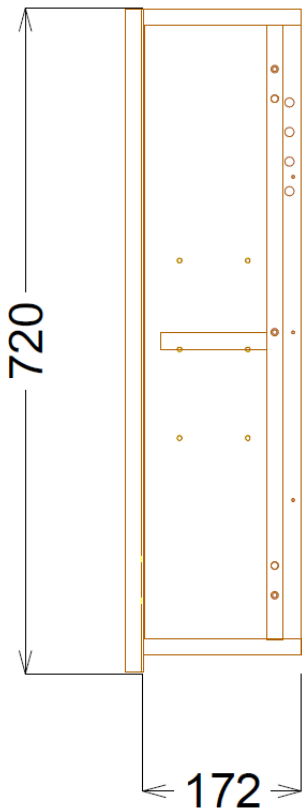

Additional Information

F&B (Features & Benefits):

- 18mm MFC with sealed edge banding to prevent moisture ingress (note: please make sure the floor is dry - water will penetrate the furniture if constantly sitting in water.)
- All timber is FSC or PEFC certified
- Removable back panel to access plumbing pipework and waste during and after installation.
- Adjustable hinges for door alignment
- Adjustable internal shelf
- Product guarantee is 2 years

Technical Drawings -

'The information contained within this specification sheet is believed to be correct and complete at the time of creation. All photographs / drawings are as a guide only and do not necessarily represent the products available. City Plumbing Supplies Holding Limited reserves the right to change product details and price without prior notice.