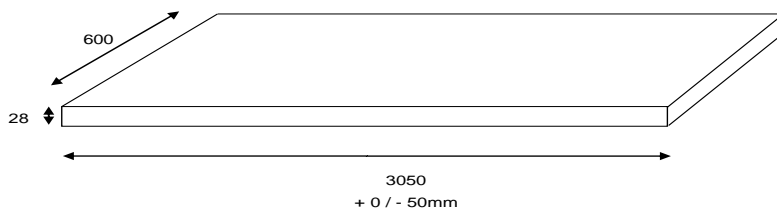

TECHNICAL DATA SHEET

Additional Information

F&B (Features & Benefits)

- Modern and Contemporary design
- Supplied with edging strips
- Ready to install on site with standard tools
- Perfect for use with Aliano furniture
- Easy to clean with soap and water do not use a non-abrasive cloth

Other information: always inspect prior to assembly, do not clean with abrasive cleaning products, etc.

Technical Drawings - drawings with all key dimensions in millimetres

Guarantee: 5 years

EU GPSR Single Point of Contact: Product.compliance@highbournegroup.co.uk