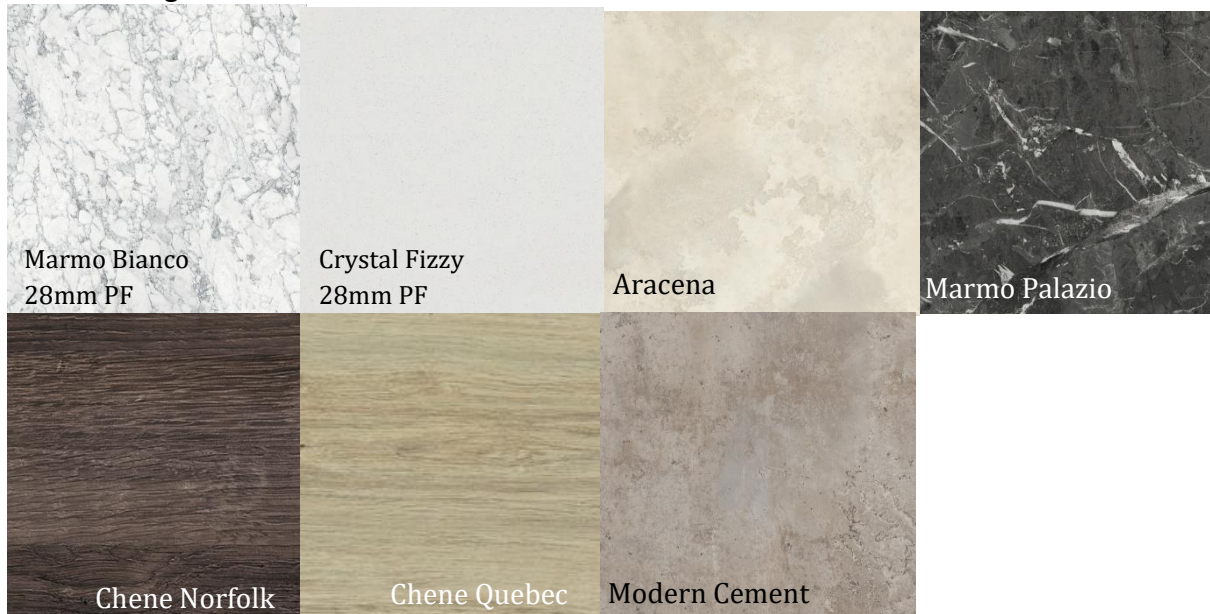

TECHNICAL DATA SHEET

Product Code:

Marmo Bianco	161651
Crystal Fizzy	161658
Arecena	161659
Marbre Palazzo	161660
Modern Cement	161662
Chene Quebec	161663
Chene Norfolk	161665

Product Description: Marmo Bianco, Crystal Fizzy, Arcena, Marbre Palazzo, Modern Cement, Chene Qubec, Chene Norfolk

Product Image:

Dimensions 1500mm x 385mm x 28mm

Materials: Chipboard, High pressure laminate

Fitting: N/A

Standards: PEFC

Approvals: ISO 9001, ISO 14001 and ISO 50001 certified.