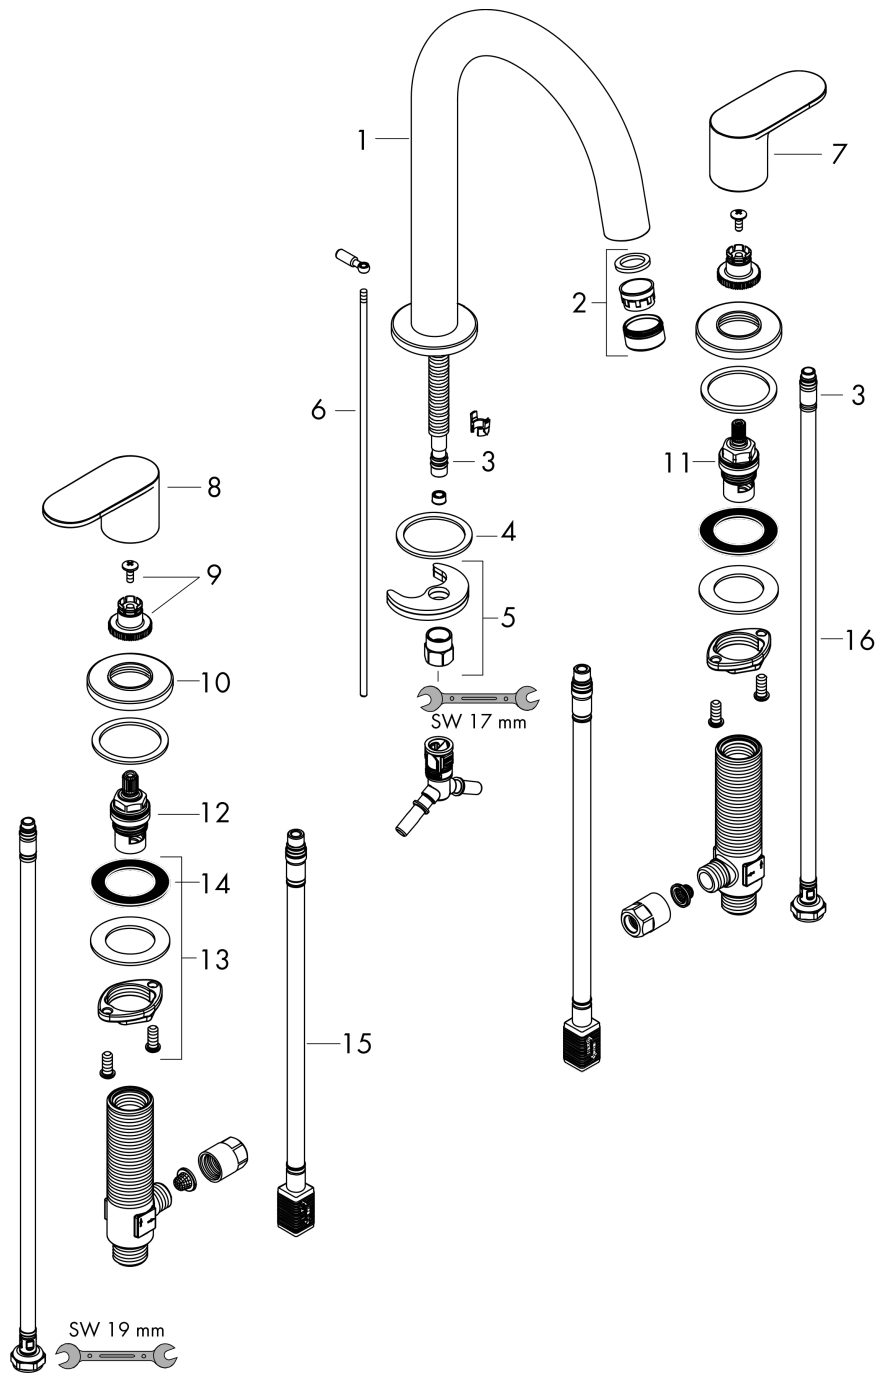

Vernis Blend
3-hole basin mixer with pop-up waste set
 Finish: **Chrome** Article Number: **71553000**

Flowchart

Vernis Blend
3-hole basin mixer with pop-up waste set
 Finish: **Chrome** Article Number: **71553000**

Exploded Drawing

Year of production: >04/21

Vernis Blend

3-hole basin mixer with pop-up waste set

Finish: **Chrome** Article Number: **71553000**

Spare part list

Year of production: >04/21

Pos.	Description	Article Number	PC	PU
1	spout cpl.	93685000	15	1
2	aerator M24x1 (5 l/min)	92372000	6	1
3	O-ring 7x1,5	98422000	1	1
4	seal	93699000	1	1
5	mounting kit	93763000	5	1
6	pull rod	93690000	4	1
7	handle for cold water	93697000	9	1
8	handle for hot water	93696000	9	1
9	handle fixing set	94184000	2	1
10	escutcheon for handle	93698000	7	1
11	shut off unit left closing	93838000	10	1
12	shut off unit right closing	93839000	10	1
13	fixing set (Ø 28)	92909000	9	1
14	lever collar	97548000	1	1
15	connection hose 450 mm M8x0,75 G3/8	97206000	8	1
16	connection hose 400 mm M10x1	92914000	11	1
a	pop up waste	92168000	9	1