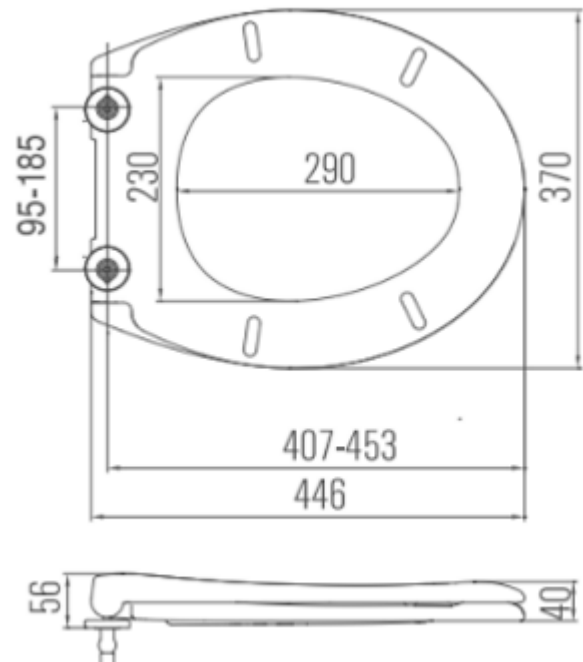

Additional Information

Soft close toilet seat

Top fix fittings for ease of installation

Always inspect before installation

Do not clean with abrasive cleaning products