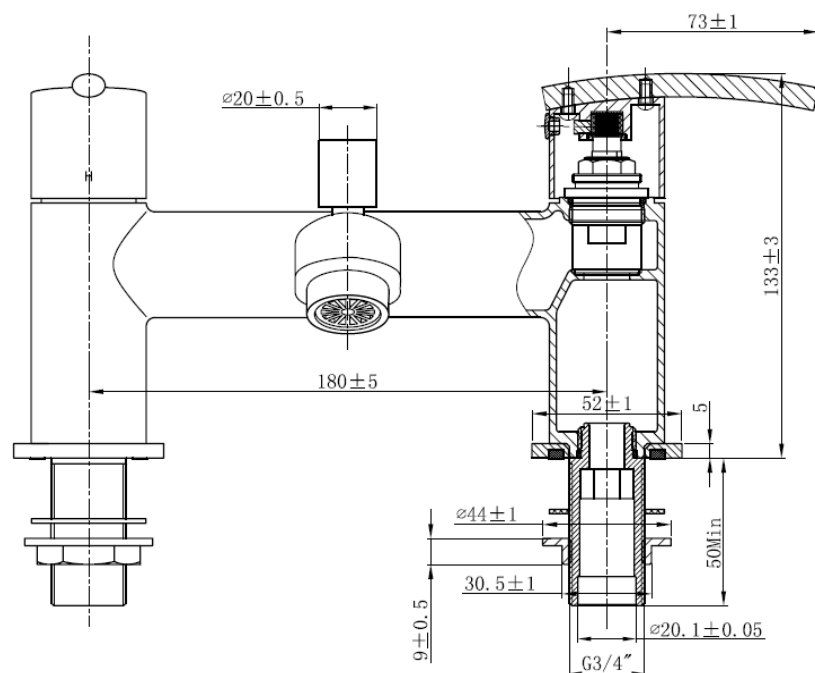

TECHNICAL DATA SHEET

Product Code: 724739

Product Description: iflo Garda Bath Shower Mixer

Product Specification

Material:

Solid brass with a duraglead chrome finish

Fittings:

Brass back nuts

Systems:

Suitable for high and low pressure systems

Suitable for Gravity fed systems

Suitable for Unvented systems

Suitable for Combi boilers

Additional Information

WRAS approved

Pressure (bar)	Flow rate (l/m)			
	Hot	Cold	Mixer	Shower Hanset
0.5	16.58	16.42	20.12	5.68
1	22.78	22.64	29.54	8.82
1.5	27.96	27.85	35.59	11.33
2	31.65	31.41	41.36	13.20
3	38.97	38.81	49.65	18.61
4	44.84	44.29	58.77	21.58
5	50.65	50.14	65.74	23.84