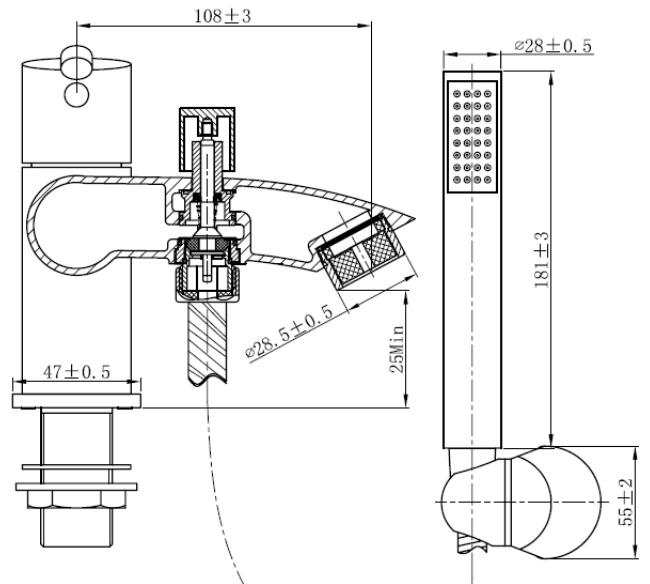

TECHNICAL DATA SHEET

Product Code: 724739

Product Description: iflo Garda Bath Shower Mixer

Product Specification

Material:

Solid brass with a duraglead chrome finish

Fittings:

Brass back nuts

Systems:

Suitable for high and low pressure systems

Suitable for Gravity fed systems

Suitable for Unvented systems

Suitable for Combi boilers

Additional Information

WRAS approved

Pressure (bar)	Flow rate (l/m)			
	Hot	Cold	Mixer	Shower Hanset
0.5	16.58	16.42	20.12	5.68
1	22.78	22.64	29.54	8.82
1.5	27.96	27.85	35.59	11.33
2	31.65	31.41	41.36	13.20
3	38.97	38.81	49.65	18.61
4	44.84	44.29	58.77	21.58
5	50.65	50.14	65.74	23.84